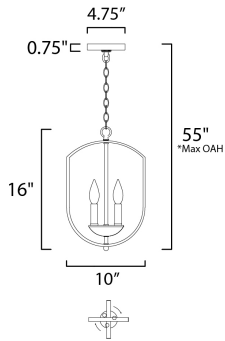

*max overall height

MEASUREMENTS

- DIMENSION : 10" L x 10" W x 16" H
- MAX OAH : 55" OAH
- CANOPY : 4.75" W x 0.75" H x 4.75" L
- HANGING WEIGHT : 4.6 lb

LAMPING

- INPUT VOLTAGE : 120V
- BULB : 3 x 60W Incandescent E12 Candelabra , 180W Total
- BULB INCLUDED : (Not Included)
- DIMMABLE : Yes

FINISHES OPTION

- Black
- Oil Rubbed Bronze
- Satin Nickel

MATERIAL

Steel

RATINGS

cULus
Dry Location

ADDITIONAL

SLOPE: 90
OPERATING TEMPERATURE:
-20°C (-4°F), 40°C (104°F)