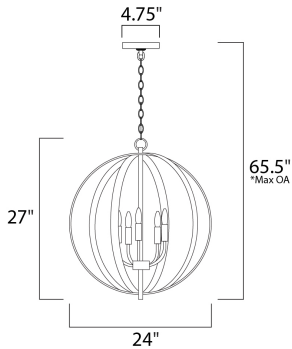

*max overall height

MEASUREMENTS

- DIMENSION : 24" L x 24" W x 27" H
- MAX OAH : 65.5" OAH
- CANOPY : 4.75" W x 0.75" H x 4.75" L
- HANGING WEIGHT : 8.36 lb

LAMPING

- INPUT VOLTAGE : 120V
- BULB : 5 x 60W Incandescent E12 Candelabra , 300W Total
- BULB INCLUDED : (Not Included)
- DIMMABLE : Yes