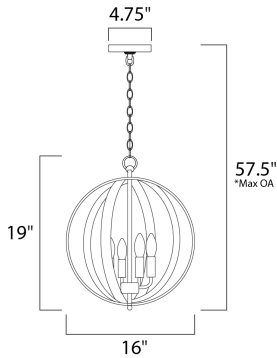

PRODUCT DESCRIPTION

Offered in a variety of shapes and sizes, the Provident collection offers a trending style at value engineered pricing. The pivoting metal bands in your choice of Oiled Rubbed Bronze or Satin Nickel are available in sizes that fit many coordinating locations.

*max overall height

MEASUREMENTS

- DIMENSION : 16" L x 16" W x 19" H
- MAX OAH : 57.5" OAH
- CANOPY : 4.75" W x 0.75" H x 4.75" L
- HANGING WEIGHT : 6.82 lb

LAMPING

- INPUT VOLTAGE : 120V
- BULB : 4 x 60W Incandescent E12 Candelabra , 240W Total
- BULB INCLUDED : (Not Included)
- DIMMABLE : Yes

FINISHES OPTION

- Black
- Oil Rubbed Bronze
- Satin Nickel

MATERIAL

Steel

RATINGS

cETLus
Dry Location

ADDITIONAL

ADJUSTABLE
OPERATING TEMPERATURE:
-20°C (-4°F), 40°C (104°F)