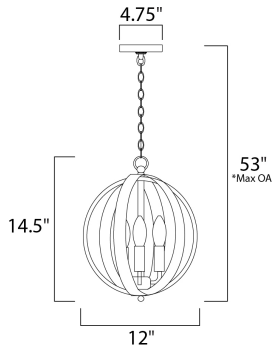

PRODUCT DESCRIPTION

Offered in a variety of shapes and sizes, the Provident collection offers a trending style at value engineered pricing. The pivoting metal bands in your choice of Oiled Rubbed Bronze or Satin Nickel are available in sizes that fit many coordinating locations.

*max overall height

MEASUREMENTS

- DIMENSION : 12" L x 12" W x 14.5" H
- MAX OAH : 53" OAH
- CANOPY : 4.75" W x 0.75" H x 4.75" L
- HANGING WEIGHT : 5.72 lb

LAMPING

- INPUT VOLTAGE : 120V
- BULB : 3 x 60W Incandescent E12 Candelabra , 180W Total
- BULB INCLUDED : (Not Included)
- DIMMABLE : Yes

FINISHES OPTION

- Black
- Oil Rubbed Bronze
- Satin Nickel

MATERIAL

Steel

RATINGS

cETLus
Dry Location

ADDITIONAL

ADJUSTABLE
OPERATING TEMPERATURE:
-20°C (-4°F), 40°C (104°F)