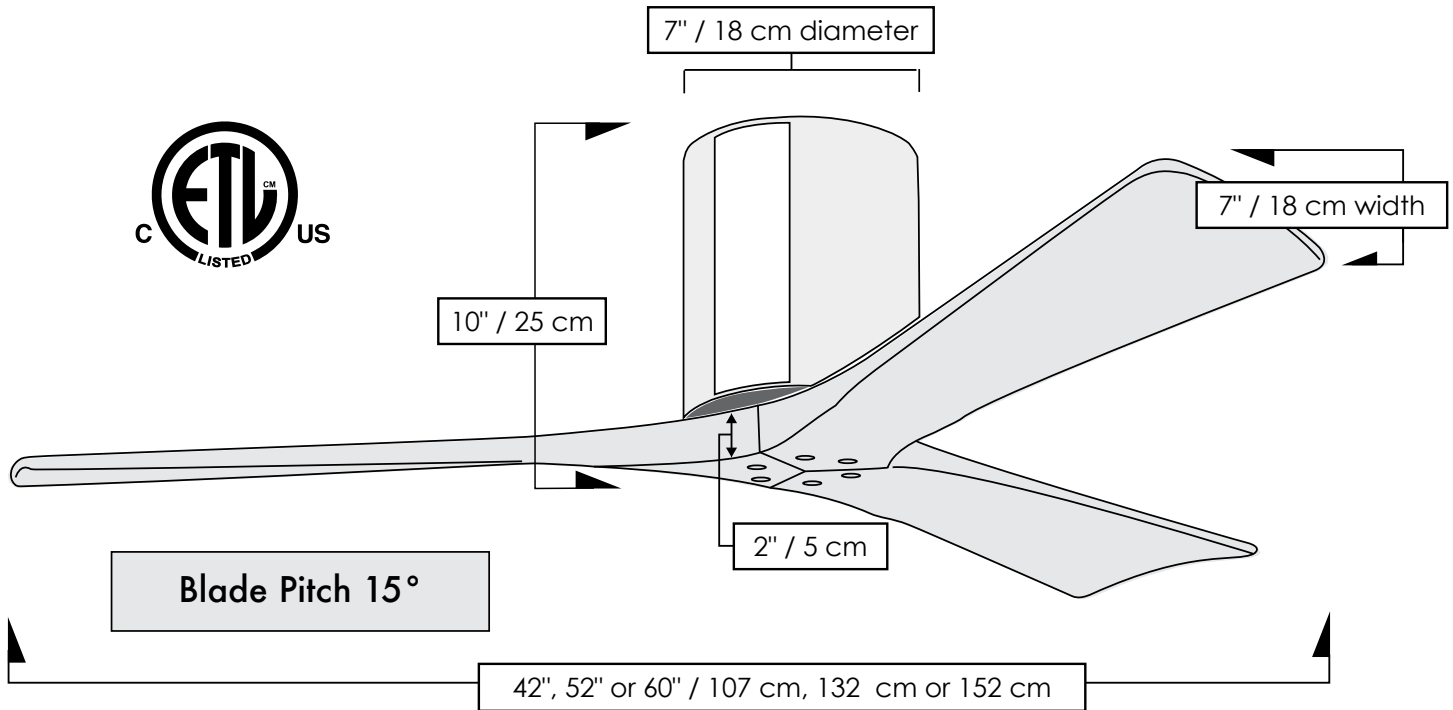

Irene-3H

TECHNICAL SPECIFICATIONS

CEILING PITCH TABLE

0/12	0 degrees
1/12	4.76 degrees
2/12	9.46 degrees
3/12	14.04 degrees
4/12	18.43 degrees
5/12	22.62 degrees
6/12	26.57 degrees
7/12	30.26 degrees
8/12	33.69 degrees
9/12	36.87 degrees
10/12	39.81 degrees
11/12	42.51 degrees

CEILING HEIGHT TABLE

Suitable for ceiling heights 7'10" or greater

Matthews Fan Company

1881 Industrial Drive
Libertyville, IL 60048
Tele: 847.680.9043
Fax: 847.680.8140
www.matthewsfanco.com

© 2021 Matthews Fan Company. All rights reserved.