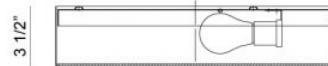

Ø16 1/2"

3 1/2"

### SPECIFICATION SHEET

<b>Finish</b>	White
<b>Dimension</b>	Ø16 1/2" x 3 1/2"H
<b>Lamping</b>	3 x 60W Medium Base-E26 120V
<b>Location</b>	Dry
<b>Warranty</b>	1 year fixture warranty