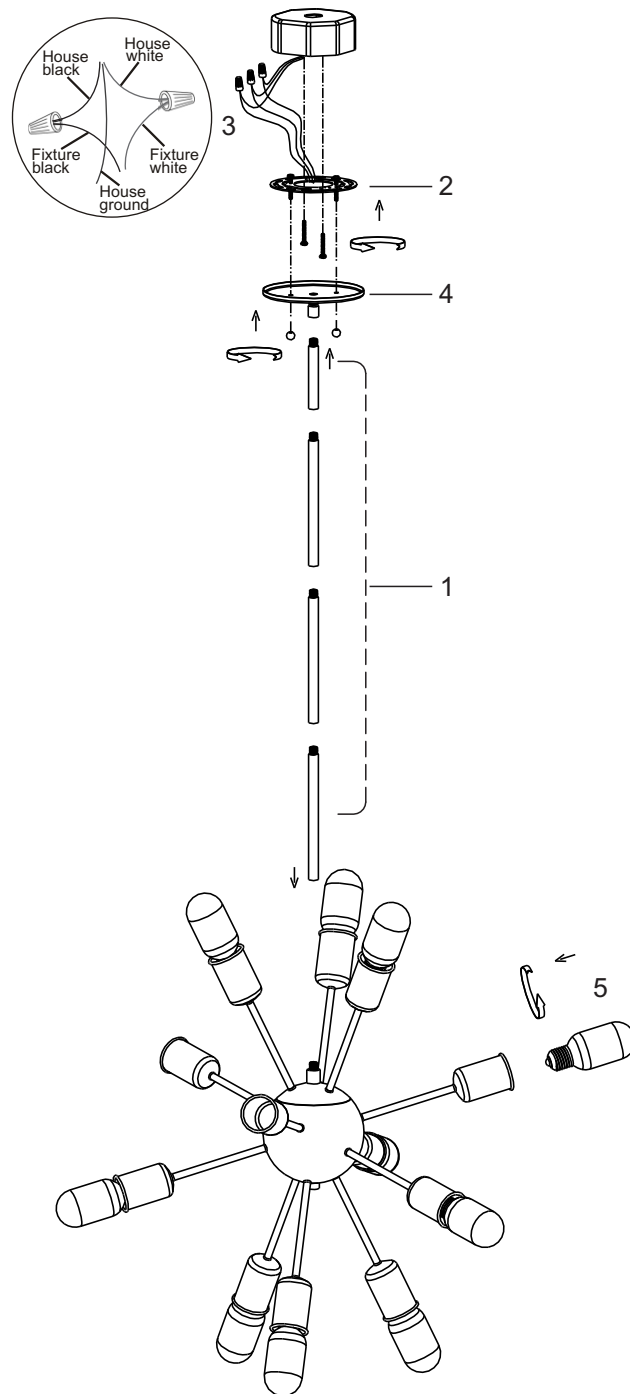

C49912 C49916 C49918

REMARKS:

C49912 - 12LT PENDANT
C49916 - 16LT PENDANT
C49918 - 18LT PENDANT

WARNING:

- This fitting must be earthed.
- Disconnect power and allow fitting to cool down before cleaning or changing the lamp.