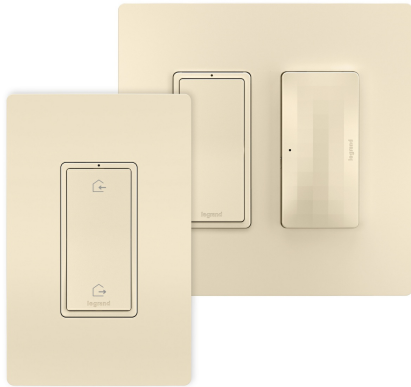

radiant Collection  
Smart Switch With Netatmo Starter Kit, Light Almond  
Part No. WNRH10KITLA

The smartest way to take control of lights and power, optimized for larger homes.

Smart Lighting lets you set the exact lighting you need, from anywhere, adding safety and convenience to your home. And delivering it all with unprecedented range and reliability, radiant® with Netatmo leverages leading Netatmo technology to provide an ideal solution for larger homes with many smart products. Start with the Smart Gateway to establish a robust and dedicated mesh network, then add smart switches, dimmers and outlets to build a solution that perfectly fits a home's unique space and needs. Options include wireless smart switches and dimmers for easily adding 3-way control.

Installs easily in place of an existing single-pole switch or dimmer (neutral wire required). For easy 3-way control, pair with a Wireless Smart Switch with Netatmo

Flexibly fits a home's unique needs with a variety of supported smart switches, dimmers and outlets, including wireless switches and dimmers

Available color options include White, Light Almond and Nickel

Screwless Wall Plate included. Coordinate with other designer switches and outlets available from the radiant® Collection for a cohesive, sophisticated look