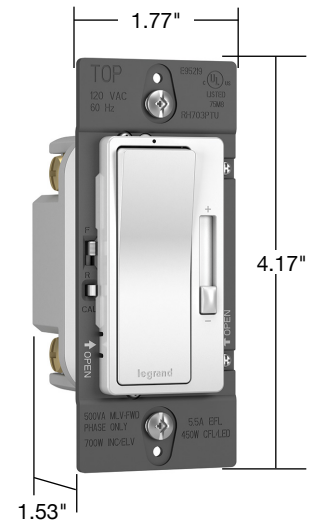

Technical Information

Performance

Electrical

Supply Voltage	120 VAC
Maximum Rated Load	Incandescent, Halogen & ELV: 700W, MLV: 500VA, LED/CFL: 450W, EFL: 5.5A
Frequency	60Hz
Phase Control	Forward or Reverse (selectable)
Installation	Single Pole or 3-Way

Mechanical

Enclosure Material	Indoor Use Only
Material	Polycarbonate Lexan

RH703PTUTC

Warranty

Lifetime