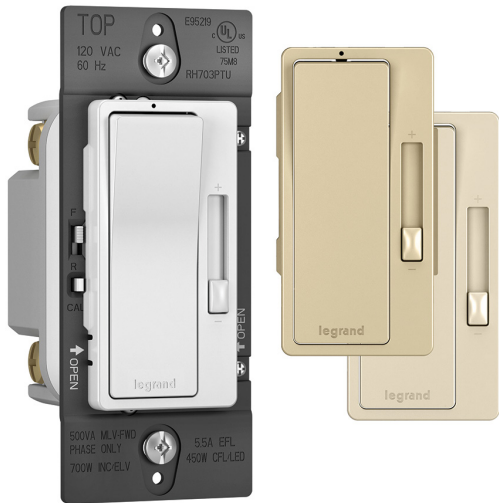

## A simple dimming solution for you and your customers

RH703PTUTC, RH703PTUW

radiant® Tru-Universal Dimmers do something today's dimmers don't: **they simply work** – with virtually any dimmable lamp, load, and fixture on typical residential and light commercial wiring (with the exception of 0-10V LED drivers).

Once a user selects the lamp type, the dimmer's self-calibrating technology automatically sets the minimum voltage of that lamp. That means no more flickering lights, no more frustrated customers and no more unnecessary callbacks. And because it's the one product in the category that lives up to its universal name, it dramatically reduces the number of SKUs as well.

Ideal for residential and light commercial applications, the radiant® Tru-Universal Dimmer is the simple solution to all your customers' dimming challenges.

RH703PTUTC

**White LED locator light** glows when device is off for easy location in the dark.

**Wider slide controller** for easier dimming operation.

RH703PTUW

- **Preset, Single Pole and 3-Way operation.**
- **Sleek, ergonomic design** that matches today's styles