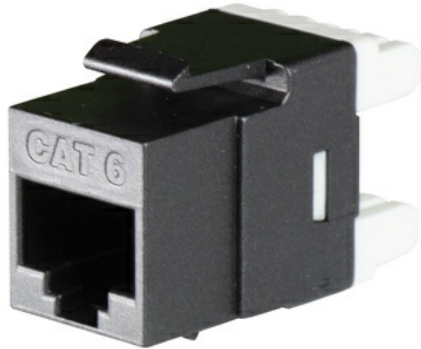

adorne Collection  
adorne® Cat 6 RJ45 Data Insert, Graphite  
Part No. AC6RJ45G1

Keystone insert to support gigabit networking performance.

## Features & Benefits

Pair with a 1-Port, 2-Port, or 4-Port adorne frame for use in an adorne Wall Plate

Innovative snap-in system makes installation fast and simple

Complete the look with a stunning, screwless adorne® Wall Plate, not included. Available in a range of contemporary colors and finishes. Coordinate with other designer switches & outlets

### Dimensions

Product Width US	1.2 in	Product Depth US	1.2 in
Product Height US	2.75 in		