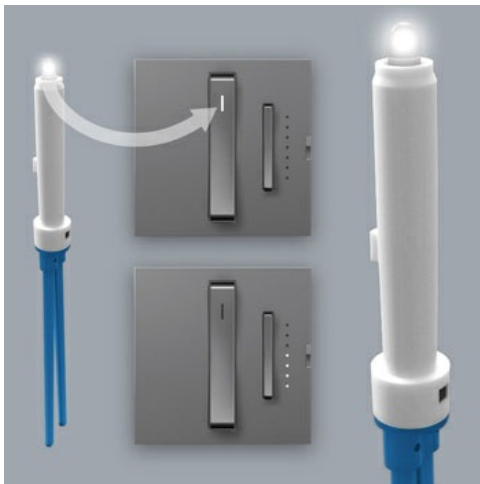

Legrand
adorne® Locator Status Light
Part No. AALS6

Always find the switch with ease, even in the dark, with this convenient locator light. A great addition to any adorne switch or dimmer.

Features & Benefits

Compatible with the adorne Paddle, Whisper, and Push Switches and Dimmers. (Locator Light already included on sofTap, Touch, and Wave products.)

The White LED light illuminates when the light is off, and goes dark when the light is on.

Wattage 0.175 W

Voltage 125 V

Battery Not Required

Compatibility Residential Wiring

Lens Material Thermoplastic

Lens Color Clear

Terminals Wire Lead

Lamp Type LED