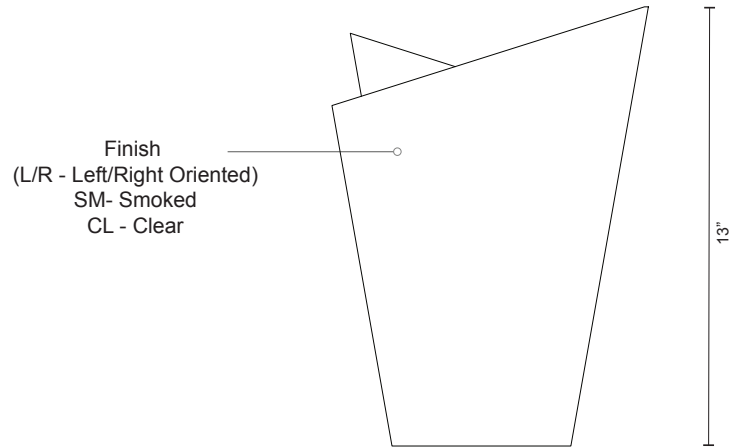

# WS99013L/R

SPECIFICATION SHEET

PROJECT		
DATE		TYPE

Sophisticated LED technology meets indoor wall sconce fixture

- Opal interior shade with molded exterior glass
- Chrome and brushed nickel fasteners in packages
- Dimmable with ELV dimmer (Not included)
- Custom options available

WS99013R-SM

WS99013L-CL

L - Left Oriented R - Right Oriented