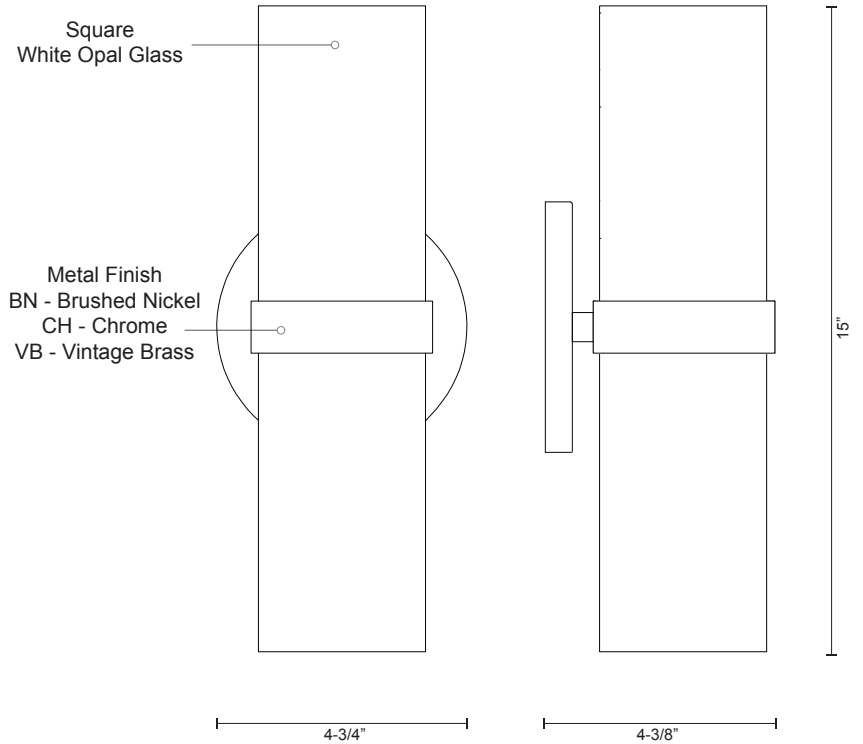

# WS8815

SPECIFICATION SHEET

PROJECT		
DATE		TYPE

Sophisticated LED technology meets indoor wall sconce fixture

- Square shaped white opal glass
- Brushed Nickel, Chrome, or Vintage Brass metal details
- Dimmable with ELV dimmer (Not included)
- Custom options available

Color Temp 3000K  
 CRI (Ra) >90  
 Dimming 100% - 10%  
 Rated Life 50,000 hours

Voltage	Watt	LED Lumens	Delivered Lumens	Finish(es)
120V	16W	2 x 600lm		BN / CH / VB

WS8815-CH

WS8815-BN

WS8815-CH

W8815-VB