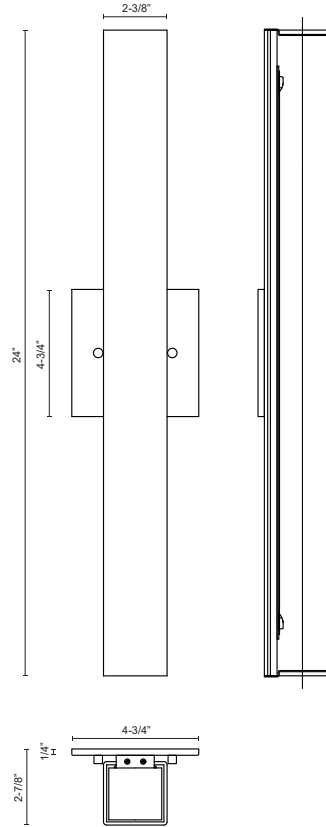

MELVILLE WS8424

WALL

PROJECT

DESCRIPTION

Single LED wall sconce with rectangular shaped white opal glass. Metal details in brushed nickel or chrome finish, and is equipped with our powerful 120V AC LED technology

WS8424-BN
Brushed Nickel

WS8424-BK
Black

WS8424-CH
Chrome

SPECIFICATION DETAILS

* For custom options, consult factory for details.

Fixture Dimensions	W2-3/8" x H24" x E2-7/8"
Light Source	AC LED Module
Wattage	29W
Total Lumens	2400lm
Delivered Lumens	BN-1811lm; CH-1723lm;
Voltage	120V
Color Temperature	3000K
CRI (Ra)	90CRI
Optional Color Temps	2700K - 5000K Available, Minimum Order Quantities Apply
LED Rated Life	50,000 hours
Dimming	100% - 10%, ELV Dimmer (Not Included)
Glass Details	Opal Glass
ADA Compliant	Yes
Location	Dry
Compliance	ADA, Energy Star, T24-JA8
Warranty	5 Years
Mounting Style	All Orientation; Wall;
CEC Title 24 JA8	Yes, JA8-19
Energy Star Certified	Energy Star Compliant
Canopy Dimensions	W4-3/4" x H4-3/4" x E1/2"