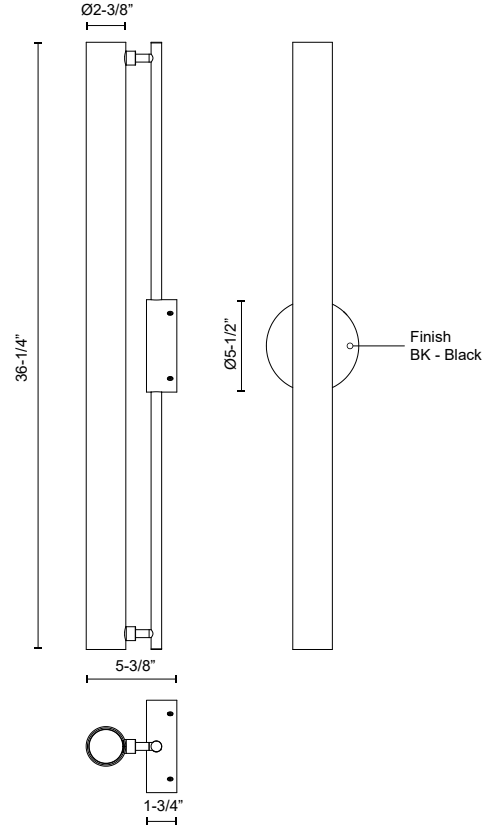

**GRAMERCY
WS70136**

WALL

PROJECT

DESCRIPTION

Glass cylinder with frosted white interior coating and aluminum die-cast body

SPECIFICATION DETAILS

* For custom options, consult factory for details.

Fixture Dimensions	W2-3/8" x H36-1/4" x E5-3/8"
Light Source	LED with DC Driver
Wattage	27W
Total Lumens	2835lm
Delivered Lumens	BK-2266lm
Voltage	120V
Color Temperature	3000K
CRI (Ra)	90CRI
Optional Color Temps	2700K - 5000K Available, Minimum Order Quantities Apply
LED Rated Life	50,000 hours
Dimming	100% - 10%, TRIAC or ELV Dimmer (Not Included)
Glass Details	Frosted Glass
Location	Dry
Warranty	5 Years
Mounting Style	All Orientation; Wall;
CEC Title 24 JA8	Yes, JA8-19
Energy Star Certified	Energy Star Compliant
Canopy Dimensions	D5-1/2" x E1-3/4"
Finish Option(s)	Black