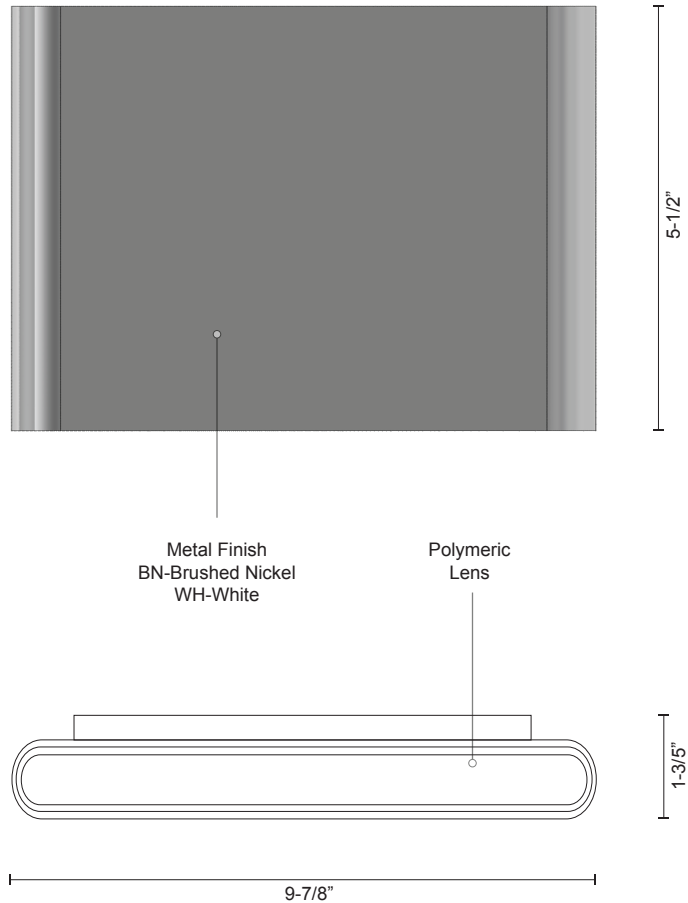

WS6510

SPECIFICATION SHEET

PROJECT		
DATE		TYPE

Sophisticated LED technology meets indoor wall sconce fixture

- Extruded aluminum with powder coat or electroplated finish
- Polymeric up and down diffuser
- Dimmable with ELV dimmer (Not included)
- Custom options available

Color Temp 3000K
 CRI (Ra) >90
 Dimming 100% - 10%
 Rated Life 50,000 hours

Voltage	Watt	LED Lumens	Delivered Lumens	Finish(es)
120V	14W	2 x 600		WH / BN

WS6510-WH

WS6510-BN

WS6510-WH