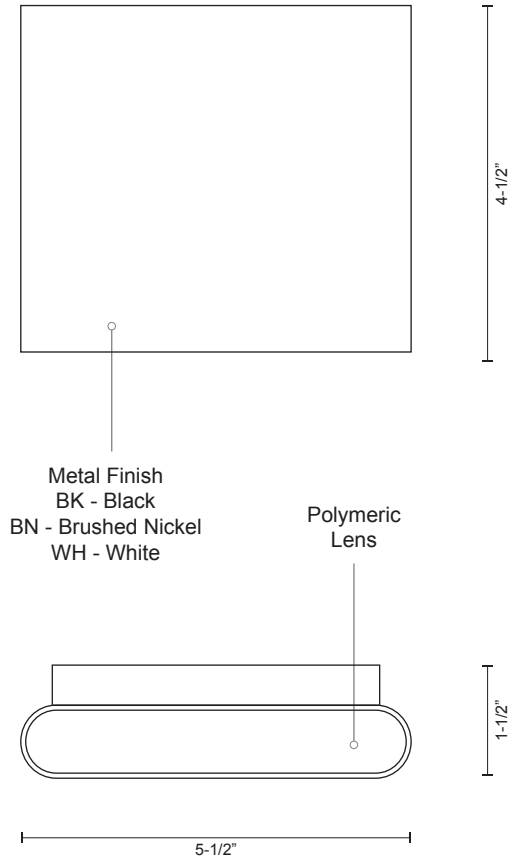

WS6506

SPECIFICATION SHEET

Sophisticated LED technology meets indoor wall sconce fixture

- Updown light distribution
- Painted white or brushed nickel aluminum cast
- Dimmable with ELV dimmer (Not included)
- 120V

Color Temp 3000K
CRI (Ra) >80
Dimming 100% - 10%
Rated Life 50,000 hours

Voltage	Watt	LED Lumens	Delivered Lumens	Finish(es)
120V	14W	2 x 600	851	BN - Brushed Nickel
120V	14W	2 x 600	929	WH - White

PROJECT	
DATE	TYPE