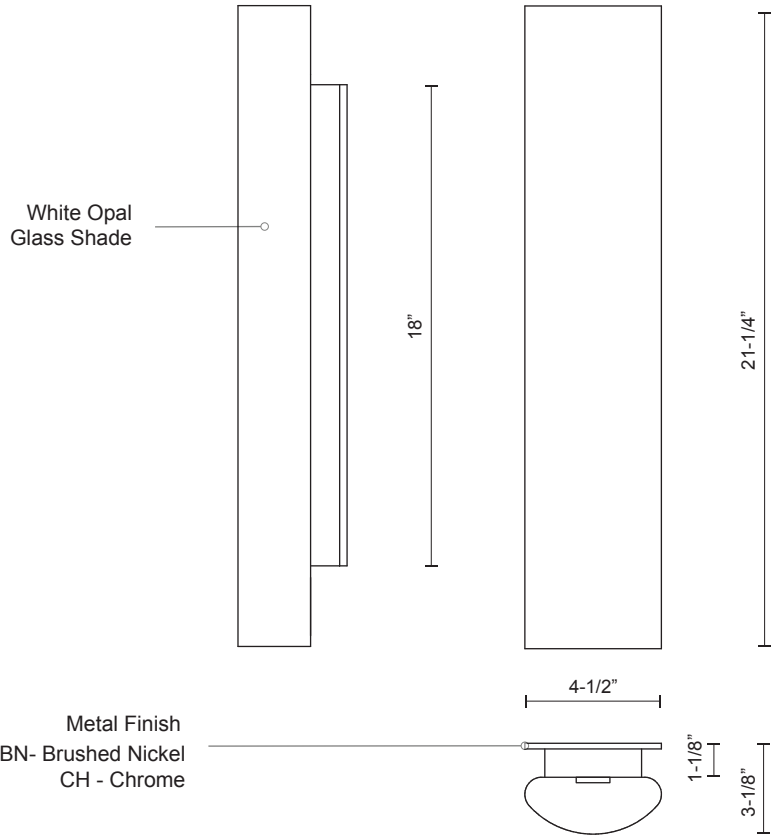

WS6222

SPECIFICATION SHEET

PROJECT	
DATE	TYPE

Sophisticated LED technology meets indoor wall sconce

- White opal glass shade with brushed Nickel or chrome details
- Can be mounted horizontal or vertical
- Dimmable with ELV dimmer (Not included)
- 120V

Color Temp 3000K
 CRI (Ra) >80
 Dimming 100% - 10%
 Rated Life 50,000 hours

Voltage	Watt	LED Lumens	Delivered Lumens	Finish(es)
120V	20W	1600	1000*	BN / CH

WS6222-BN

*Subject to testing confirmation

WS6222-BN