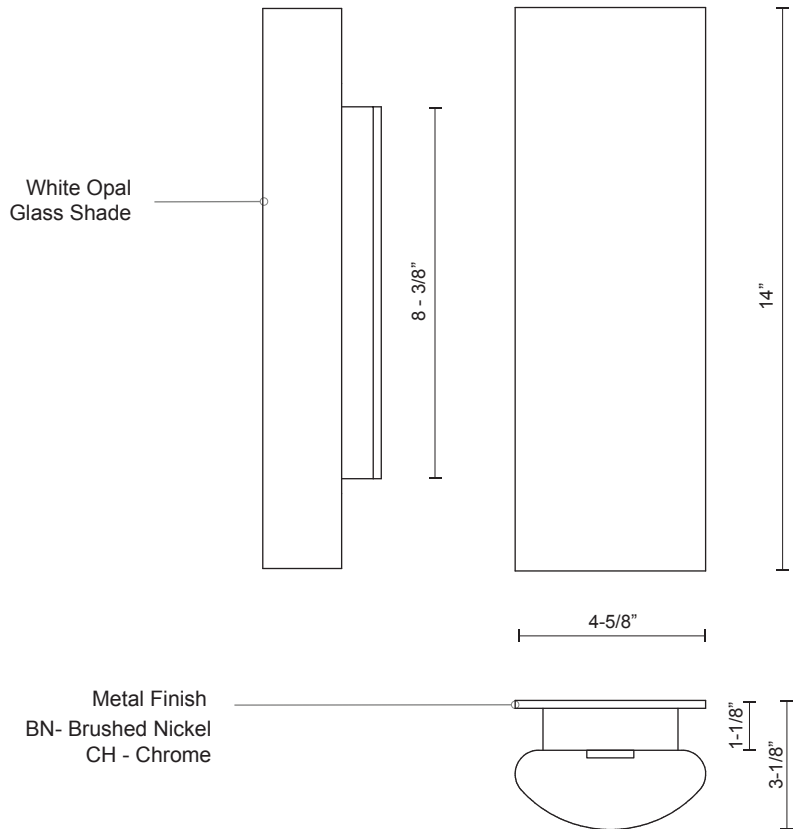

*Subject to testing confirmation