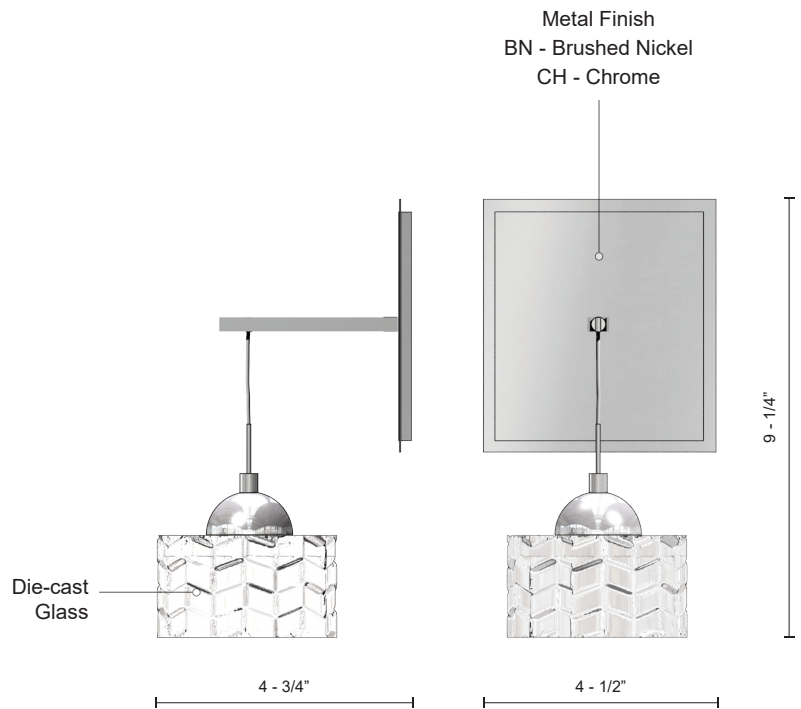

WS56405

SPECIFICATION SHEET

PROJECT	
DATE	TYPE

Sophisticated LED technology meets brilliant modern wall sconces

- Square shaped back plate with suspended die-cast glassware pendant
- Brushed nickel or chrome metal details
- Dimmable with ELV dimmer (Not included)
- 120V

Color Temp 3000K
 CRI (Ra) >80
 Dimming 100% - 10%
 Rated Life 50,000 hours

Voltage	Watt	LED Lumens	Delivered Lumens	Finish(es)
120V	4W	400	229*	BN / CH

*Subject to testing confirmation

WS56405-BN

WS56405-BN