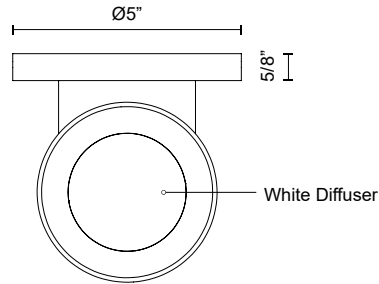

CEDAR WS52505

WALL

PROJECT

DESCRIPTION

The charming Cedar Collection is filled with whimsical frosted glass diffusers resting inside clear glass shades. This versatile family includes a variety of different mounting options that can be mounted up, down, horizontally, or vertically. The metal base details offer a nice rigidity that compliments the soft curves found on the rest of the piece and are available in two finishes.

WS52505-BK/CL
Black/Clear

WS52505-BG/CL
Brushed Gold/Clear

SPECIFICATION DETAILS

* For custom options, consult factory for details.

Fixture Dimensions	W4" x H5-3/4" x E5"
Light Source	AC LED Module
Wattage	6W
Total Lumens	430lm
Delivered Lumens	240lm*
Voltage	120V
Color Temperature	3000K
CRI (Ra)	90CRI
Optional Color Temps	2700K - 5000K Available, Minimum Order Quantities Apply
LED Rated Life	50,000 hours
Dimming	100% - 10%, ELV Dimmer (Not Included)
Diffuser Details	White Diffuser (interior)
Glass Details	Clear Glass (exterior)
Location	Damp
Warranty	5 Years
Illumination Direction	Up or Down
Mounting Style	Up or Down
Canopy Dimensions	D5" x H5/8"