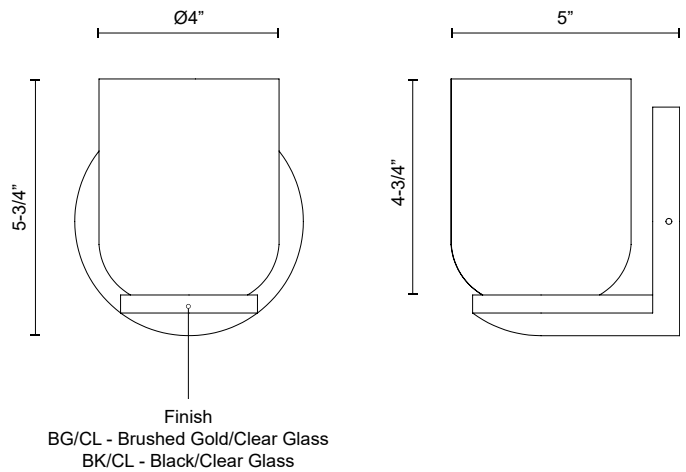

CEDAR WS52505

WALL

PROJECT

DESCRIPTION

The charming Cedar Collection is filled with whimsical frosted glass diffusers resting inside clear glass shades. This versatile family includes a variety of different mounting options that can be mounted up, down, horizontally, or vertically. The metal base details offer a nice rigidity that compliments the soft curves found on the rest of the piece and are available in two finishes.

WS52505-BK/CL
Black/Clear

WS52505-BG/CL
Brushed Gold/Clear

SPECIFICATION DETAILS

* For custom options, consult factory for details.

Fixture Dimensions	W4" x H5-3/4" x E5"
Light Source	AC LED Module
Wattage	6W
Total Lumens	430lm
Delivered Lumens	240lm*
Voltage	120V
Color Temperature	3000K
CRI (Ra)	90CRI
Optional Color Temps	2700K - 5000K Available, Minimum Order Quantities Apply
LED Rated Life	50,000 hours
Dimming	100% - 10%, ELV Dimmer (Not Included)
Diffuser Details	White Diffuser (interior)
Glass Details	Clear Glass (exterior)
Location	Damp
Warranty	5 Years
Illumination Direction	Up or Down
Mounting Style	Up or Down
Canopy Dimensions	D5" x H5/8"