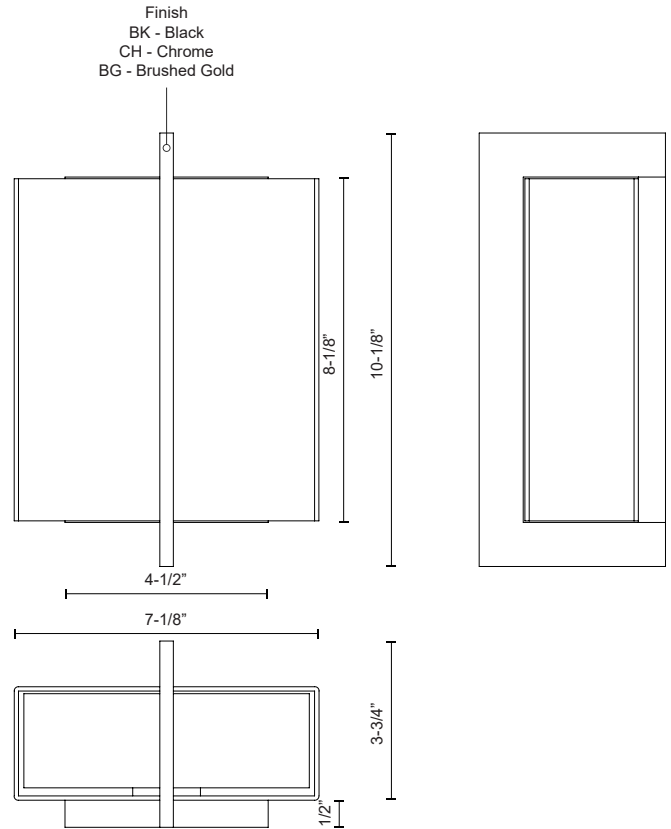

BENGAL WS39210

WALL

PROJECT

WS39210-BG
Brushed Gold

WS39210-CH
Chrome

WS39210-BK
Black

SPECIFICATION DETAILS

* For custom options, consult factory for details.

Fixture Dimensions	W7-1/8" x H10-1/8" x E3-3/4"
Light Source	AC LED Module
Wattage	12W
Total Lumens	1000lm
Delivered Lumens	BG-694lm
Voltage	120V
Color Temperature	3000K
CRI (Ra)	90CRI
Optional Color Temps	2700K - 5000K Available, Minimum Order Quantities Apply
LED Rated Life	50,000 hours
Dimming	100% - 10%, ELV Dimmer (Not Included)
Glass Details	Opal Glass
ADA Compliant	Yes
Compliance	ADA
Location	Dry
Warranty	5 Years
Mounting Style	All Orientation; Wall;
CEC Title 24 JA8	Yes, JA8-19
Canopy Dimensions	W4-1/2" x H8-1/8" x E1/2"

DESCRIPTION

Vertical plated or painted steel accent and wall plate. Extruded rectangular opal glass diffuser. Outward emitting wall light. Custom options available.

KUZCO

19054 28TH AVENUE
SURREY - BC V3Z 6M3
CANADA