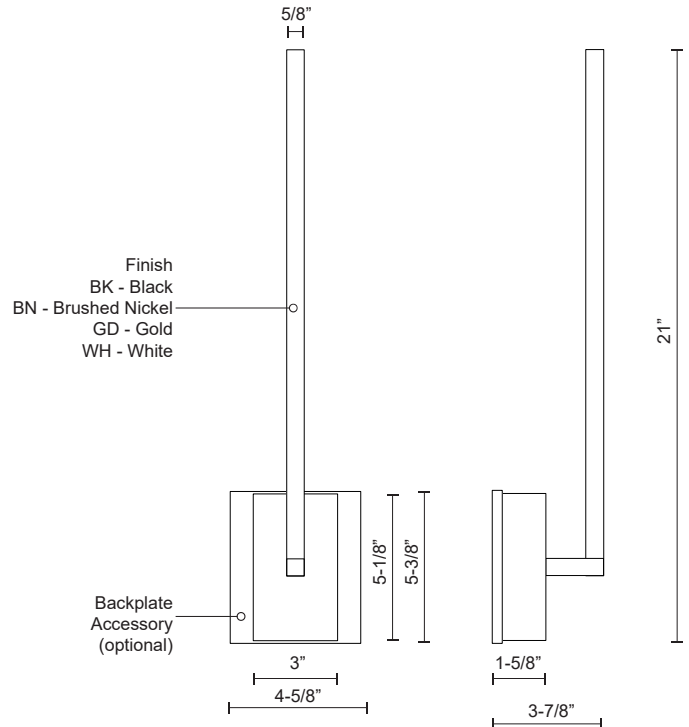

# PANDORA WS25118

WALL

PROJECT

WS25118-BN  
Brushed Nickel

WS25118-WH  
White

WS25118-BK  
Black

WS25118-GD  
Gold

## SPECIFICATION DETAILS

\* For custom options, consult factory for details.

<b>Fixture Dimensions</b>	W4-5/8" x H21" x E3-7/8"
<b>Light Source</b>	LED with DC Driver
<b>Wattage</b>	14W
<b>Total Lumens</b>	1190lm
<b>Delivered Lumens</b>	BK-325lm*; BN-575lm*; GD-475lm*; WH-710lm;
<b>Voltage</b>	120V
<b>Color Temperature</b>	3000K
<b>CRI (Ra)</b>	90CRI
<b>Optional Color Temps</b>	2700K - 5000K Available, Minimum Order Quantities Apply
<b>LED Rated Life</b>	50,000 hours
<b>Dimming</b>	100% - 10%, TRIAC or ELV Dimmer (Not Included)
<b>Diffuser Details</b>	White Acrylic Diffuser
<b>ADA Compliant</b>	Yes
<b>Compliance</b>	ADA
<b>Location</b>	Dry
<b>Warranty</b>	5 Years
<b>Illumination Direction</b>	Footlight Illumination
<b>Mounting Style</b>	All Orientation; Wall;
<b>CEC Title 24 JA8</b>	Yes, JA8-19
<b>Canopy Dimensions</b>	W3" x H5-1/8" x E1-5/8"

## DESCRIPTION

Square profile linear aluminum with rectangular wall mount. Inset opal polymeric diffuser. Finely textured plate or powder-coated finish. Wall emitting light with rotational adjustment.