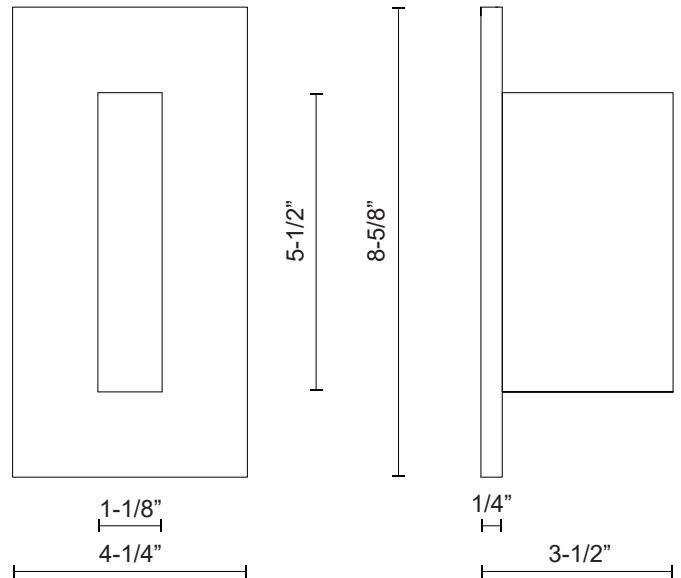

VISTA WS22109-BG

WALL

PROJECT

WS22109-BG
Brushed Gold

DESCRIPTION

The distinctly minimal Vista sconce is composed of perpendicular proportional planes. Open at both ends the extruded rectangle emanates a crisp V-shaped light pattern up and down. The excellent craftsmanship is prominently displayed with the simplicity of form. The curated selection of fine finishes allow the fixture to accent a space with color and texture or blend into the environment.

SPECIFICATION DETAILS

* For custom options, consult factory for details.

Fixture Dimensions	W1-1/8" x H5-1/2" x E3-1/2"
Light Source	AC LED Module
Wattage	7W
Total Lumens	505lm
Delivered Lumens	BG-362lm
Voltage	120V
Color Temperature	3000K
CRI (Ra)	90CRI
Optional Color Temps	2700K - 5000K Available, Minimum Order Quantities Apply
LED Rated Life	50,000 hours
Dimming	100% - 10%, ELV Dimmer (Not Included)
Glass Details	Clear Glass
ADA Compliant	Yes
Location	Dry
Compliance	ADA
Warranty	5 Years
Illumination Direction	Up and Down
Mounting Style	All Orientation; Wall;
Canopy Dimensions	W4-1/4" x H8-5/8" x E1/4"