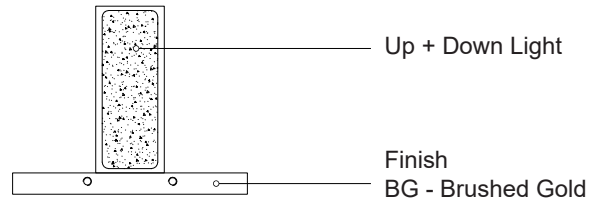

VISTA WS22109-BG

WALL

PROJECT

WS22109-BG
Brushed Gold

DESCRIPTION

The distinctly minimal Vista sconce is composed of perpendicular proportional planes. Open at both ends the extruded rectangle emanates a crisp V-shaped light pattern up and down. The excellent craftsmanship is prominently displayed with the simplicity of form. The curated selection of fine finishes allow the fixture to accent a space with color and texture or blend into the environment.

SPECIFICATION DETAILS

* For custom options, consult factory for details.

Fixture Dimensions	W1-1/8" x H5-1/2" x E3-1/2"
Light Source	AC LED Module
Wattage	7W
Total Lumens	505lm
Delivered Lumens	BG-362lm
Voltage	120V
Color Temperature	3000K
CRI (Ra)	90CRI
Optional Color Temps	2700K - 5000K Available, Minimum Order Quantities Apply
LED Rated Life	50,000 hours
Dimming	100% - 10%, ELV Dimmer (Not Included)
Glass Details	Clear Glass
ADA Compliant	Yes
Location	Dry
Compliance	ADA
Warranty	5 Years
Illumination Direction	Up and Down
Mounting Style	All Orientation; Wall;
Canopy Dimensions	W4-1/4" x H8-5/8" x E1/4"