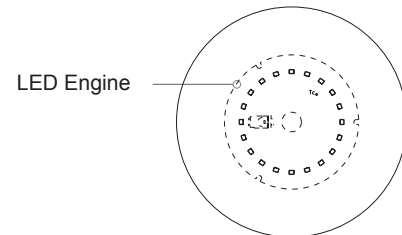

WS2207-CH

SPECIFICATION SHEET

Sophisticated LED technology meets wall sconce with a modern look

- White cylinder opal glass incased in clear square crystal
- Bronze or chrome details
- Dimmable with ELV dimmer (Not included)
- 120V

Color Temp 3000K
 CRI (Ra) >80
 Dimming 100% - 10%
 Rated Life 50,000 hours

Voltage	Watt	LED Lumens	Delivered Lumens	Finish(es)
120V	8W	600	440	CH - Chrome

PROJECT		
DATE		TYPE

Painted Metal Finishes
 CH - Chrome

MAX 72"
 5 - 1/2"

Ø 6"

WS2207- CH

WS2207- BZ