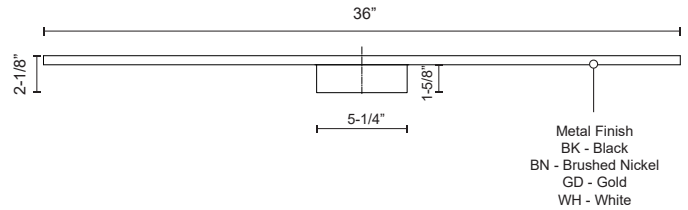

VEGA MINOR WS18236

WALL

PROJECT

DESCRIPTION

Following the success of the Vega family is the next evolution of the line, Vega Minor. The diminutive square linear profile envelops and radiates a soft uniform light in a diverse spectrum of lengths and unique configurations. Refined details with crafted finishes augment the reductive silhouette of the expanded collection.

WS18236-BK
Black

WS18236-BN
Brushed Nickel

WS18236-GD
Gold

WS18236-WH
White

SPECIFICATION DETAILS

* For custom options, consult factory for details.

Fixture Dimensions	W36" x H3" x E2-1/8"
Light Source	LED with DC Driver
Wattage	33W
Total Lumens	2800lm
Delivered Lumens	BK-930lm; BN-1561lm; GD-1282lm; WH-1848lm;
Voltage	120V
Color Temperature	3000K
CRI (Ra)	90CRI
Optional Color Temps	2700K - 5000K Available, Minimum Order Quantities Apply
LED Rated Life	50,000 hours
Dimming	100% - 10%, TRIAC or ELV Dimmer (Not Included)
Diffuser Details	White Acrylic Diffuser
ADA Compliant	Yes
Compliance	ADA
Location	Dry
Warranty	5 Years
Illumination Direction	Footlight Illumination
Mounting Style	All Orientation; Wall;
CEC Title 24 JA8	Yes, JA8-19
Canopy Dimensions	W5-3/8" x H4-5/8" x E3/8"