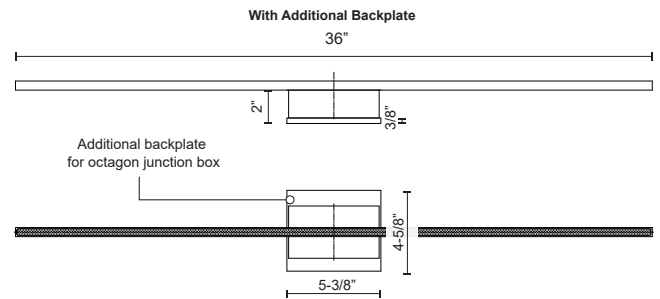

WS18236-BK
Black

WS18236-BN
Brushed Nickel

WS18236-GD
Gold

WS18236-WH
White

SPECIFICATION DETAILS

* For custom options, consult factory for details.

Fixture Dimensions	W36" x H3" x E2-1/8"
Light Source	LED with DC Driver
Wattage	33W
Total Lumens	2800lm
Delivered Lumens	BK-930lm; BN-1561lm; GD-1282lm; WH-1848lm;
Voltage	120V
Color Temperature	3000K
CRI (Ra)	90CRI
Optional Color Temps	2700K - 5000K Available, Minimum Order Quantities Apply
LED Rated Life	50,000 hours
Dimming	100% - 10%, TRIAC or ELV Dimmer (Not Included)
Diffuser Details	White Acrylic Diffuser
ADA Compliant	Yes
Compliance	ADA
Location	Dry
Warranty	5 Years
Illumination Direction	Footlight Illumination
Mounting Style	All Orientation; Wall;
CEC Title 24 JA8	Yes, JA8-19
Canopy Dimensions	W5-3/8" x H4-5/8" x E3/8"