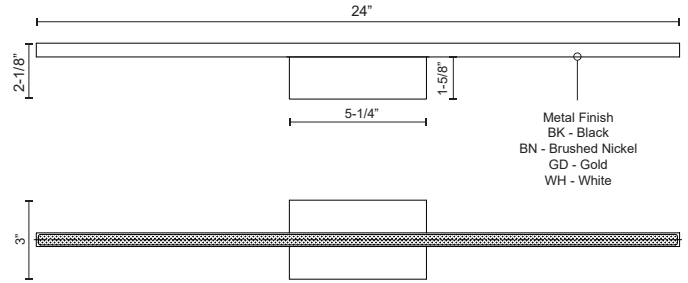

## SPECIFICATION DETAILS

\* For custom options, consult factory for details.

<b>Fixture Dimensions</b>	W24" x H3" x E2-1/8"
<b>Light Source</b>	LED with DC Driver
<b>Wattage</b>	17W
<b>Total Lumens</b>	1460lm
<b>Delivered Lumens</b>	BK-499lm; BN-838lm; GD-687lm; WH-992lm;
<b>Voltage</b>	120V
<b>Color Temperature</b>	3000K
<b>CRI (Ra)</b>	90CRI
<b>Optional Color Temps</b>	2700K - 5000K Available, Minimum Order Quantities Apply
<b>LED Rated Life</b>	50,000 hours
<b>Dimming</b>	100% - 10%, TRIAC or ELV Dimmer (Not Included)
<b>Diffuser Details</b>	White Acrylic Diffuser
<b>ADA Compliant</b>	Yes
<b>Compliance</b>	Energy Star; T24-JA8; ADA;
<b>Location</b>	Dry
<b>Warranty</b>	5 Years
<b>Illumination Direction</b>	Footlight Illumination
<b>Mounting Style</b>	All Orientation; Wall;
<b>CEC Title 24 JA8</b>	Yes, JA8-19
<b>Energy Star Certified</b>	Energy Star Compliant
<b>Canopy Dimensions</b>	W5-3/8" x H4-5/8" x E3/8"