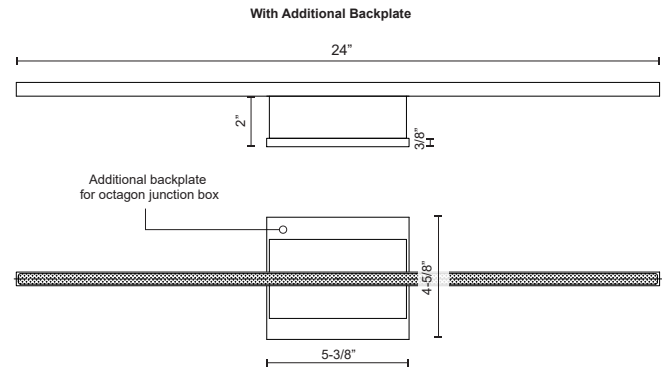

## SPECIFICATION DETAILS

\* For custom options, consult factory for details.

<b>Fixture Dimensions</b>	W24" x H3" x E2-1/8"
<b>Light Source</b>	LED with DC Driver
<b>Wattage</b>	17W
<b>Total Lumens</b>	1460lm
<b>Delivered Lumens</b>	BK-499lm; BN-838lm; GD-687lm; WH-992lm;
<b>Voltage</b>	120V
<b>Color Temperature</b>	3000K
<b>CRI (Ra)</b>	90CRI
<b>Optional Color Temps</b>	2700K - 5000K Available, Minimum Order Quantities Apply
<b>LED Rated Life</b>	50,000 hours
<b>Dimming</b>	100% - 10%, TRIAC or ELV Dimmer (Not Included)
<b>Diffuser Details</b>	White Acrylic Diffuser
<b>ADA Compliant</b>	Yes
<b>Compliance</b>	Energy Star; T24-JA8; ADA;
<b>Location</b>	Dry
<b>Warranty</b>	5 Years
<b>Illumination Direction</b>	Footlight Illumination
<b>Mounting Style</b>	All Orientation; Wall;
<b>CEC Title 24 JA8</b>	Yes, JA8-19
<b>Energy Star Certified</b>	Energy Star Compliant
<b>Canopy Dimensions</b>	W5-3/8" x H4-5/8" x E3/8"