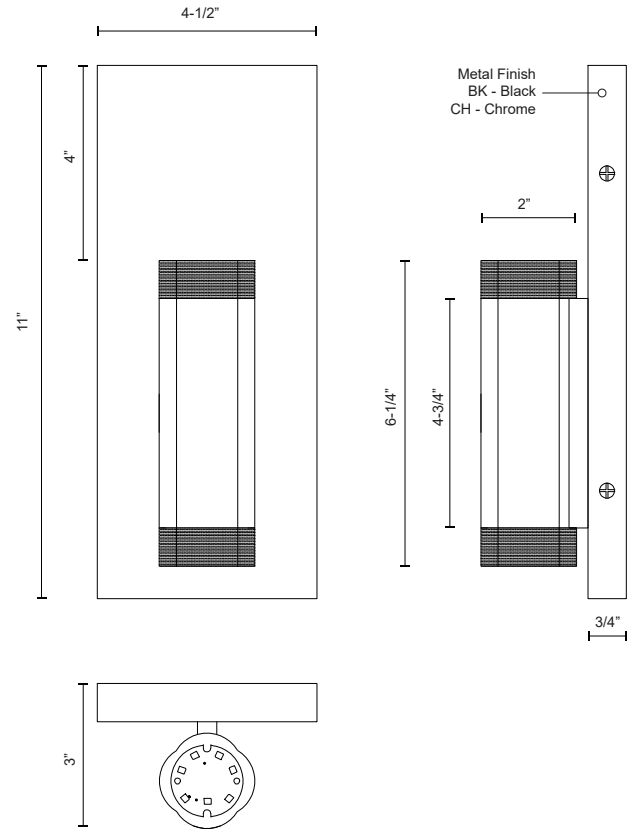

BRAZEN WS16705

WALL

PROJECT

DESCRIPTION

Extruded aluminum quatrefoil lamps on rectangular wall mount. Finely textured powder-coat or plated finish. Opal diffuser caps. Up and down light. Custom options available.

WS16705-CH
Chrome

WS16705-BK
Black

SPECIFICATION DETAILS

* For custom options, consult factory for details.

Fixture Dimensions	W4-1/2" x H11" x E3"
Light Source	AC LED Module
Wattage	7W
Total Lumens	505lm
Delivered Lumens	BK-206lm; CH-228lm;
Voltage	120V
Color Temperature	3000K
CRI (Ra)	90CRI
Optional Color Temps	2700K - 5000K Available, Minimum Order Quantities Apply
LED Rated Life	50,000 hours
Dimming	100% - 10%, ELV Dimmer (Not Included)
Diffuser Details	Frosted acrylic diffuser
ADA Compliant	Yes
Compliance	ADA
Location	Dry
Warranty	5 Years
Illumination Direction	Up and Down
Mounting Style	All Orientation; Wall;
Canopy Dimensions	W4-1/2"x H11"x E3/4"