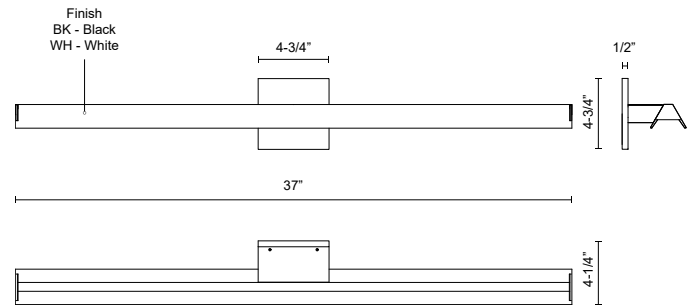

GALLERIA WS10437

WALL

PROJECT

DESCRIPTION

A 37 inch long wall sconce is ideal for illuminating artwork or any design motive that calls for a seamless flood of light. A matching square aluminum backplate attaches this extruded aluminum downlight without visible fasteners. Classic black or white powder coat options, dimming availability, and clean and even LED light distribution – this wall sconce is setting the new standard.

SPECIFICATION DETAILS

Fixture Dimensions	W37" x H4-3/4" x E4-1/4"
Light Source	AC LED Module
Wattage	25W
Total Lumens	2000lm
Delivered Lumens	BK-712lm; WH-1343lm;
Voltage	120V
Color Temperature	3000K
CRI (Ra)	90CRI
Optional Color Temps	2700K - 5000K Available, Minimum Order Quantities Apply
LED Rated Life	50,000 hours
Dimming	100% - 10%, ELV Dimmer (Not Included)
Diffuser Details	White Acrylic Diffuser
Location	Dry
Mounting Style	All Orientation; Wall;
CEC Title 24 JA8	Yes, JA8-2022
Canopy Dimensions	W4-3/4" x H4-3/4" x E1/2"
Paint Finish	BK02; WH02;

* For custom options, consult factory for details.

* For warranty information, please visit www.kuzcolighting.com/warranty

KUZCO

CANADA: 19054 28TH AVENUE - SURREY, BC V3Z 6M3
USA: 3035 E. LONE MOUNTAIN ROAD - LAS VEGAS, NV 89081

WWW.KUZCOLIGHTING.COM

© 2017 KUZCO LIGHTING. ALL RIGHTS RESERVED.

COMMENT