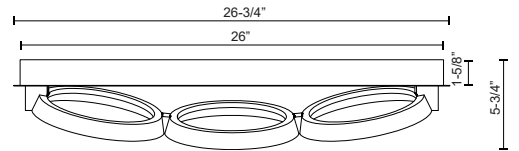

VL94826-AN
Antique Brass

VL94826-BK
Black

VL94826-AS
Antique Silver

SPECIFICATION DETAILS

* For custom options, consult factory for details.

Fixture Dimensions	W26-3/4" x H7-7/8" x E5-3/4"
Light Source	LED with DC Driver
Wattage	36W
Total Lumens	2950lm
Delivered Lumens	GD-1836lm
Voltage	120V
Color Temperature	3000K
CRI (Ra)	90CRI
Optional Color Temps	2700K - 5000K Available, Minimum Order Quantities Apply
LED Rated Life	50,000 hours
Dimming	100% - 10%, TRIAC or ELV Dimmer (Not Included)
Diffuser Details	White Acrylic Diffuser
Location	Damp
Warranty	5 Years
Mounting Style	All Orientation; Wall;
CEC Title 24 JA8	Yes, JA8-19
Energy Star Certified	Energy Star Compliant
Canopy Dimensions	W26-3/4" x H5-1/2" x E1-5/8"