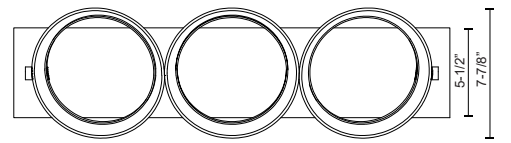

VL94826-AN
Antique Brass

VL94826-BK
Black

VL94826-AS
Antique Silver

SPECIFICATION DETAILS

* For custom options, consult factory for details.

Fixture Dimensions	W26-3/4" x H7-7/8" x E5-3/4"
Light Source	LED with DC Driver
Wattage	36W
Total Lumens	2950lm
Delivered Lumens	GD-1836lm
Voltage	120V
Color Temperature	3000K
CRI (Ra)	90CRI
Optional Color Temps	2700K - 5000K Available, Minimum Order Quantities Apply
LED Rated Life	50,000 hours
Dimming	100% - 10%, TRIAC or ELV Dimmer (Not Included)
Diffuser Details	White Acrylic Diffuser
Location	Damp
Warranty	5 Years
Mounting Style	All Orientation; Wall;
CEC Title 24 JA8	Yes, JA8-19
Energy Star Certified	Energy Star Compliant
Canopy Dimensions	W26-3/4" x H5-1/2" x E1-5/8"