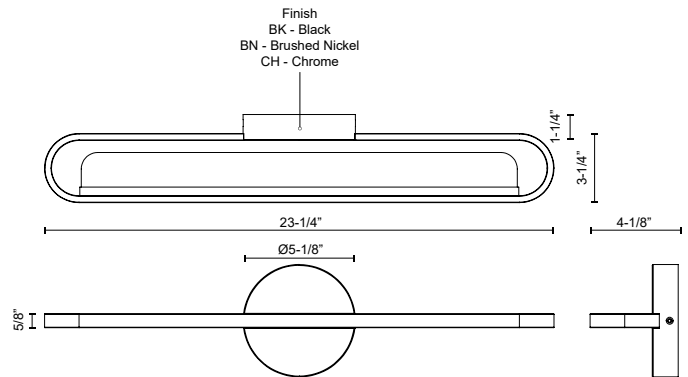

VL63724-BN
Brushed Nickel

VL63724-BK
Black

VL63724-CH
Chrome

SPECIFICATION DETAILS

* For custom options, consult factory for details.

Fixture Dimensions	W23-1/4" x H5/8" x E3-1/4"
Light Source	LED with DC Driver
Wattage	19W
Total Lumens	1270lm
Delivered Lumens	BK-835lm
Voltage	120V
Color Temperature	3000K
CRI (Ra)	90CRI
Optional Color Temps	2700K - 5000K Available, Minimum Order Quantities Apply
LED Rated Life	50,000 hours
Dimming	100% - 10%, TRIAC or ELV Dimmer (Not Included)
Diffuser Details	Acrylic Light Guide
ADA Compliant	Yes
Compliance	Energy Star; T24-JA8; ADA;
Location	Damp
Warranty	5 Years
Illumination Direction	Up and Down
Mounting Style	All Orientation; Wall;
CEC Title 24 JA8	Yes, JA8-19
Energy Star Certified	Energy Star Compliant
Canopy Dimensions	D5-1/8" x E1-1/4"