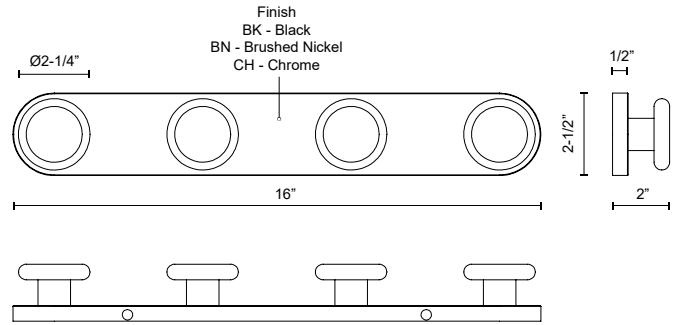

VL63416-BN
Brushed Nickel

VL63416-BK
Black

VL63416-CH
Chrome

SPECIFICATION DETAILS

* For custom options, consult factory for details.

Fixture Dimensions	W16" x H2-1/2" x E2"
Light Source	AC LED Module
Wattage	11W
Total Lumens	850lm
Delivered Lumens	490lm*
Voltage	120V
Color Temperature	3000K
CRI (Ra)	90CRI
Optional Color Temps	2700K - 5000K Available, Minimum Order Quantities Apply
LED Rated Life	50,000 hours
Dimming	100% - 10%, ELV Dimmer (Not Included)
Glass Details	Opal Glass
ADA Compliant	Yes
Location	Damp
Compliance	ADA
Warranty	5 Years
Mounting Style	All Orientation; Wall;
Canopy Dimensions	D5-1/2" x E1/2"