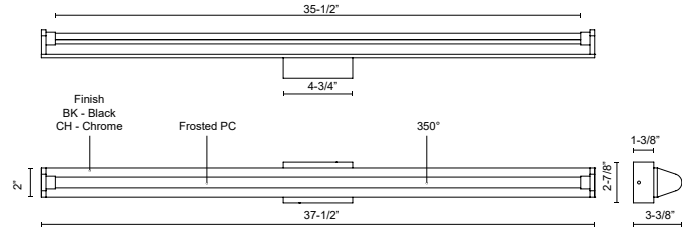

PLYMOUTH VL60637

VANITY

PROJECT

DESCRIPTION

Round Linear lighting element on a rectangular base, frosted PC cover, available in two length, Black and Chrome finishes

VL60637-BK
Black

VL60637-CH
Chrome

SPECIFICATION DETAILS

* For custom options, consult factory for details.

Fixture Dimensions	L37-1/2" x H2-7/8" x E3-5/8"
Light Source	LED with DC Driver
Wattage	28W
Total Lumens	2380lm
Delivered Lumens	BK-1365lm; CH-1670lm;
Voltage	120V
Color Temperature	3000K
CRI (Ra)	90CRI
Optional Color Temps	2700K - 5000K Available, Minimum Order Quantities Apply
LED Rated Life	50,000 hours
Dimming	100% - 10%, TRIAC or ELV Dimmer (Not Included)
Diffuser Details	Frosted PC Diffuser
ADA Compliant	Yes
Compliance	ADA
Location	Damp
Warranty	5 Years
Mounting Style	All Orientation; Wall;
CEC Title 24 JA8	Yes, JA8-19
Canopy Dimensions	W6" x H4-5/8" x E1/4"