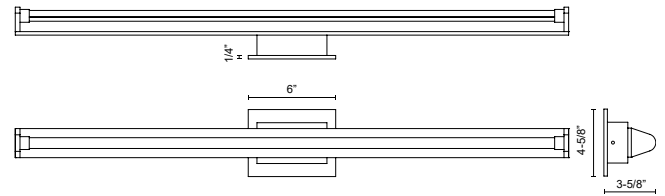

Optional Backplate Accessory

KUZCO

19054 28TH AVENUE
SURREY - BC V3Z 6M3
CANADA

WWW.KUZCOLIGHTING.COM

COMMENT