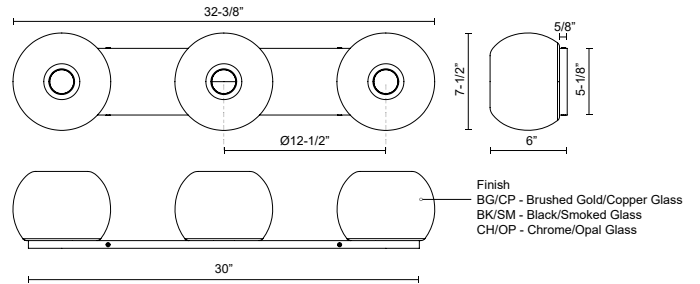

## SPECIFICATION DETAILS

\* For custom options, consult factory for details.

<b>Fixture Dimensions</b>	W32-3/8" x H7-1/2" x E6"
<b>Lamp Type</b>	Incandescent, A15, Medium Base
<b>Wattage</b>	3 x 60W
<b>Voltage</b>	120V
<b>Glass Details</b>	Transition Copper Glass, Transition Smoked Glass or Transition Opal Glass
<b>Location</b>	Damp
<b>Bulbs Included</b>	No
<b>Warranty</b>	5 Years
<b>Illumination Direction</b>	Front
<b>Mounting Style</b>	All Orientation
<b>Canopy Dimensions</b>	L30 x H5-1/8" x E5/8"