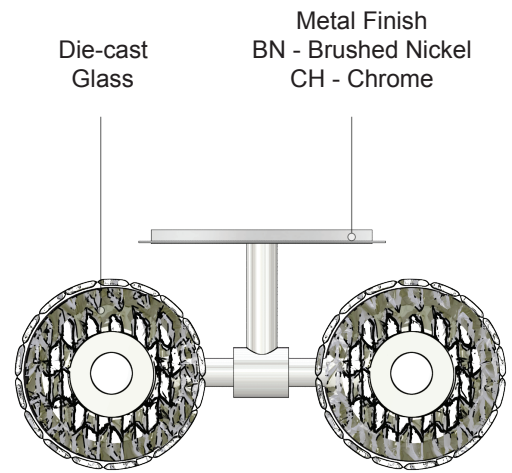

VL56410

SPECIFICATION SHEET

PROJECT		
DATE		TYPE

Sophisticated LED technology meets brilliant modern vanities.

- Die-cast clear glass
- Brushed nickel or chrome metal details
- Can be mounted upward or downward
- Dimmable with ELV dimmer (Not included)
- 120V

Color Temp 3000K
 CRI (Ra) >80
 Dimming 100% - 10%
 Rated Life 50,000 hours

Voltage	Watt	LED Lumens	Delivered Lumens	Finish(es)
120V	8W	2 x 400	458*	BN / CH

*Subject to Testing Confirmation

VL56410-BN

3 - 7/8"