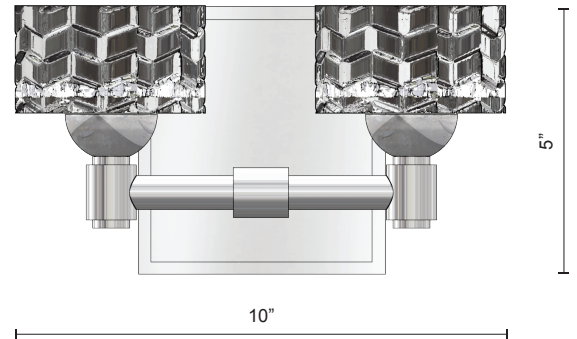

VL56410

SPECIFICATION SHEET

PROJECT		
DATE		TYPE

Sophisticated LED technology meets brilliant modern vanities.

- Die-cast clear glass
- Brushed nickel or chrome metal details
- Can be mounted upward or downward
- Dimmable with ELV dimmer (Not included)
- 120V

Color Temp 3000K
CRI (Ra) >80
Dimming 100% - 10%
Rated Life 50,000 hours

Voltage	Watt	LED Lumens	Delivered Lumens	Finish(es)
120V	8W	2 x 400	458*	BN / CH

*Subject to Testing Confirmation

3 - 7/8"