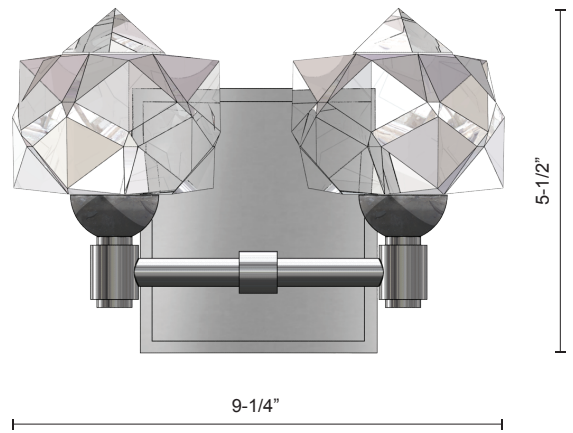

VL56310

SPECIFICATION SHEET

PROJECT		
DATE		TYPE

Sophisticated LED technology meets brilliant modern vanities.

- Die-cast clear glass
- Brushed nickel or chrome metal details
- Can be mounted upward or downward
- Dimmable with ELV dimmer (Not included)
- 120V

Color Temp 3000K
CRI (Ra) >80
Dimming 100% - 10%
Rated Life 50,000 hours

Voltage	Watt	LED Lumens	Delivered Lumens	Finish(es)
120V	8W	2 x 400	458*	BN / CH

*Subject to Testing Confirmation