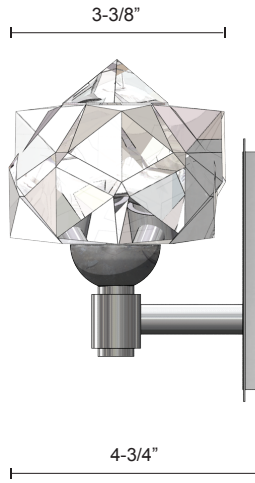

VL56310

SPECIFICATION SHEET

PROJECT		
DATE		TYPE

Sophisticated LED technology meets brilliant modern vanities.

- Die-cast clear glass
- Brushed nickel or chrome metal details
- Can be mounted upward or downward
- Dimmable with ELV dimmer (Not included)
- 120V

Color Temp 3000K
CRI (Ra) >80
Dimming 100% - 10%
Rated Life 50,000 hours

Voltage	Watt	LED Lumens	Delivered Lumens	Finish(es)
120V	8W	2 x 400	458*	BN / CH

*Subject to Testing Confirmation