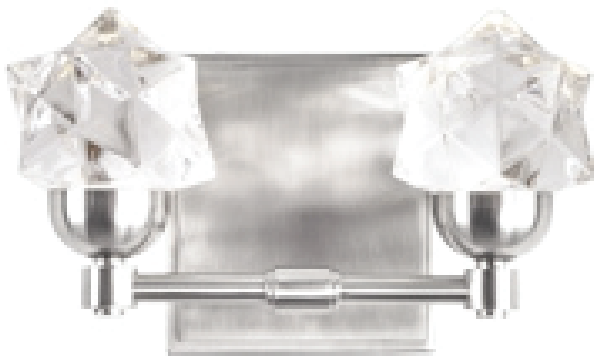

VL56310

SPECIFICATION SHEET

PROJECT		
DATE		TYPE

Sophisticated LED technology meets brilliant modern vanities.

- Die-cast clear glass
- Brushed nickel or chrome metal details
- Can be mounted upward or downward
- Dimmable with ELV dimmer (Not included)
- 120V

Color Temp 3000K
CRI (Ra) >80
Dimming 100% - 10%
Rated Life 50,000 hours

Voltage	Watt	LED Lumens	Delivered Lumens	Finish(es)
120V	8W	2 x 400	458*	BN / CH

*Subject to Testing Confirmation

VL56310-BN