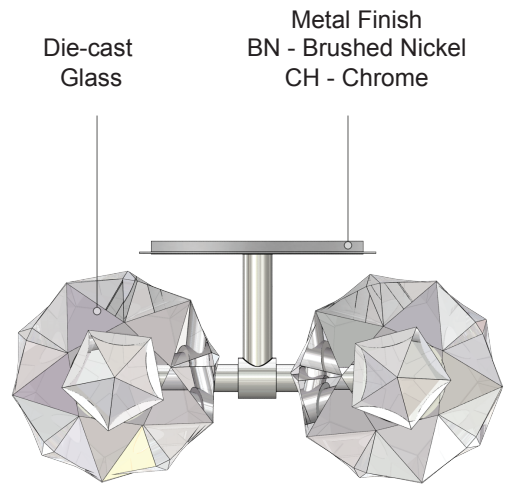

VL56310

SPECIFICATION SHEET

PROJECT		
DATE		TYPE

Sophisticated LED technology meets brilliant modern vanities.

- Die-cast clear glass
- Brushed nickel or chrome metal details
- Can be mounted upward or downward
- Dimmable with ELV dimmer (Not included)
- 120V

Color Temp 3000K
CRI (Ra) >80
Dimming 100% - 10%
Rated Life 50,000 hours

Voltage	Watt	LED Lumens	Delivered Lumens	Finish(es)
120V	8W	2 x 400	458*	BN / CH

*Subject to Testing Confirmation