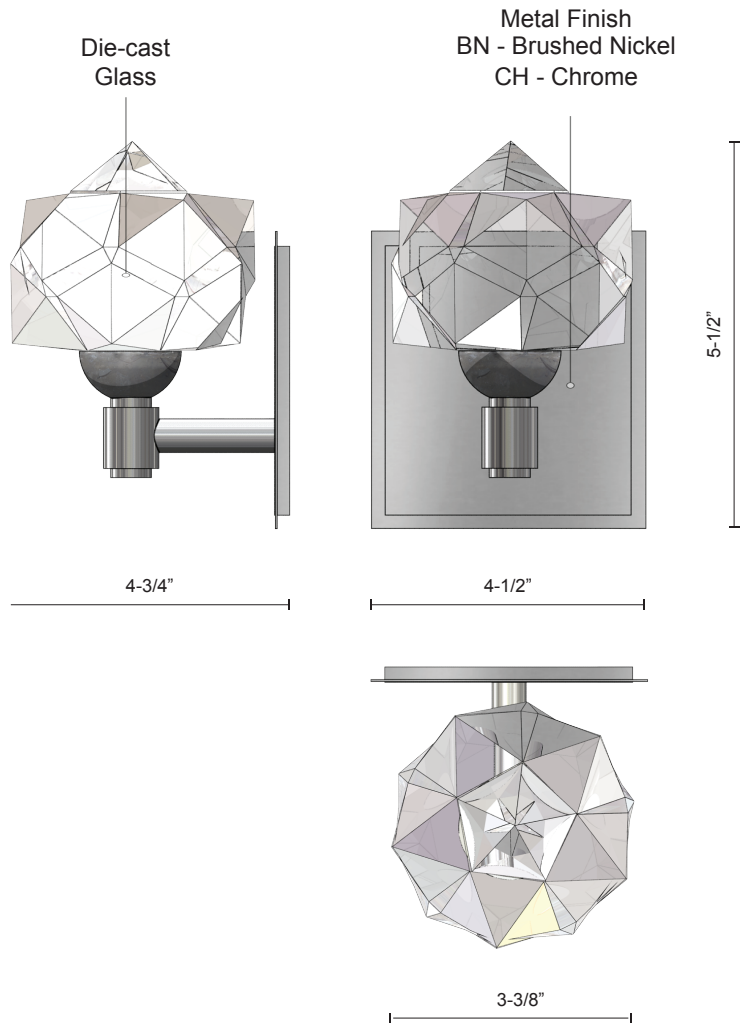

VL56305

SPECIFICATION SHEET

PROJECT		
DATE		TYPE

Sophisticated LED technology meets brilliant modern vanities.

- Die-cast clear glass
- Brushed nickel or chrome metal details
- Can be mounted upward or downward
- Dimmable with ELV dimmer (Not included)
- 120V

Color Temp 3000K
 CRI (Ra) >80
 Dimming 100% - 10%
 Rated Life 50,000 hours

Voltage	Watt	LED Lumens	Delivered Lumens	Finish(es)
120V	4W	1 x 400	229*	BN / CH

*Subject to Testing Confirmation

VL56305-BN

VL56305-BN