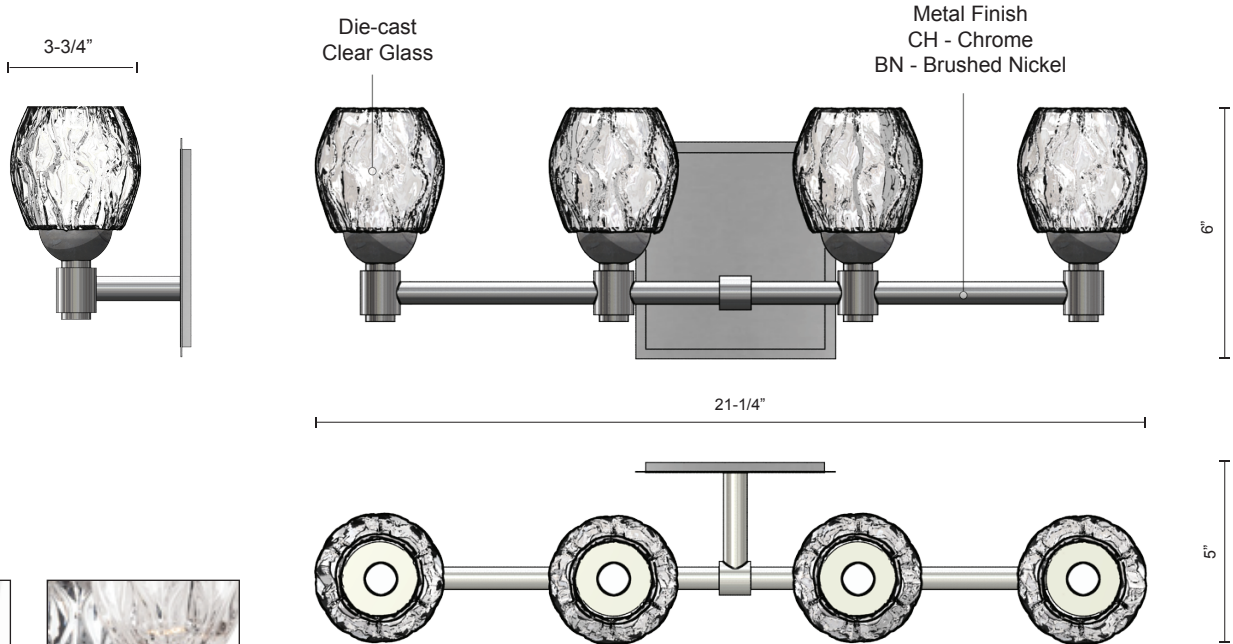

VL56221

SPECIFICATION SHEET

PROJECT		
DATE		TYPE

Sophisticated LED technology meets brilliant modern vanities.

- Die-cast clear glass
- Brushed nickel or chrome metal details
- Can be mounted upward or downward
- Dimmable with ELV dimmer (Not included)
- 120V

Color Temp 3000K
 CRI (Ra) >80
 Dimming 100% - 10%
 Rated Life 50,000 hours

Voltage	Watt	LED Lumens	Delivered Lumens	Finish(es)
120V	26W	4 x 400	916*	BN / CH

*Subject to Testing Confirmation

VL56221-CH

VL56221-BN