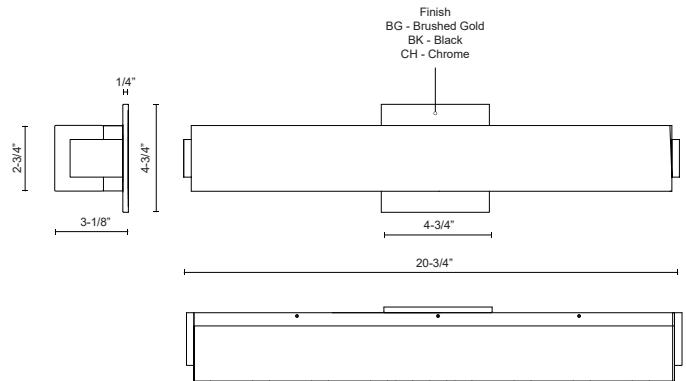

LATITUDE VL47221

WALL

PROJECT

VL47221-BK
Black

VL47221-BG
Brushed Gold

VL47221-CH
Chrome

SPECIFICATION DETAILS

Fixture Dimensions	W20-3/4" x H2-3/4" x E3-1/8"
Light Source	AC LED Module
Wattage	22W
Total Lumens	1600lm
Delivered Lumens	BK-1256lm; CH-1274lm;
Voltage	120V
Color Temperature	3000K
CRI (Ra)	90CRI
Optional Color Temps	2700K - 5000K Available, Minimum Order Quantities Apply
LED Rated Life	50,000 hours
Dimming	100% - 10%, ELV Dimmer (Not Included)
Diffuser Details	White Acrylic Diffuser
ADA Compliant	Yes
Location	Damp
Illumination Direction	All-Direction
Mounting Style	All Orientation; Wall;
CEC Title 24 JA8	Yes, JA8-2022
Canopy Dimensions	W4-3/4" x H4-3/4" x E1/4"
Paint Finish	BG01; BK01; CH01;

* For custom options, consult factory for details.

* For warranty information, please visit www.kuzcolighting.com/warranty

DESCRIPTION

An extruded rectangular diffuser surrounds the LED source of the geometric vanity fixture. Capped by two thick offset squares the design is characterized by minimal details and clever features. During installation the lamp assembly may slide on the mounting track to allow for ideal positioning. Adding to the versatile function are the multiple fixture lengths and mounting orientations. Optional installation without backplate for smaller junction boxes.