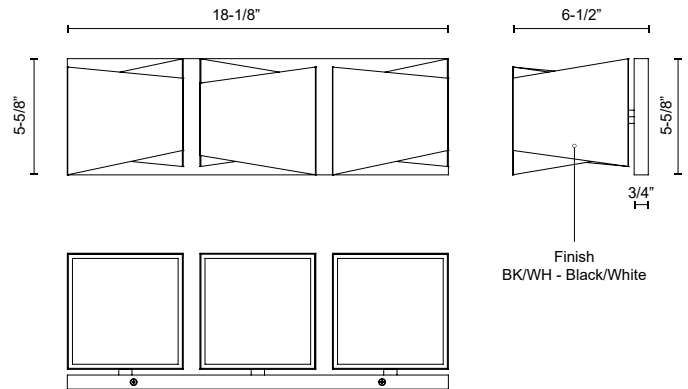

CUBIX VL31218

WALL

PROJECT

DESCRIPTION

The Cubix Collection is a playful take on the geometric patterns of origami. These fixtures are a luxe duotone finish of black and white that allows for easy integration into most color schemes and styles. The frosted acrylic diffuser provides softened direct lighting that's wonderful for bathrooms and kitchens.

VL31218-BK/WH
Black/White

SPECIFICATION DETAILS

* For custom options, consult factory for details.

Fixture Dimensions	W18-1/8" x H5-5/8" x E6-1/2"
Light Source	AC LED Module
Wattage	32W
Total Lumens	2550lm
Delivered Lumens	1470lm*
Voltage	120V
Color Temperature	3000K
CRI (Ra)	90CRI
Optional Color Temps	2700K - 5000K Available, Minimum Order Quantities Apply
LED Rated Life	50,000 hours
Dimming	100% - 10%, ELV Dimmer (Not Included)
Diffuser Details	White Acrylic
Location	Damp
Warranty	5 Years
Illumination Direction	Up/Down
Mounting Style	Up or Down
Canopy Dimensions	W18-1/8" x H5-5/8" x E3/4"