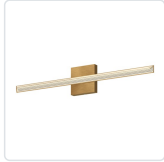

# SAPHIR VL27534

WALL

PROJECT

VL27534-BK  
Black

VL27534-BG  
Brushed Gold

VL27534-CH  
Chrome

## SPECIFICATION DETAILS

\* For custom options, consult factory for details.

<b>Fixture Dimensions</b>	W34-1/4" x H4-3/4" x H2-5/8"
<b>Light Source</b>	LED with DC Driver
<b>Wattage</b>	30W
<b>Total Lumens</b>	2350lm
<b>Delivered Lumens</b>	1450lm*
<b>Voltage</b>	120V
<b>Color Temperature</b>	3000K
<b>CRI (Ra)</b>	90CRI
<b>Optional Color Temps</b>	2700K - 5000K Available, Minimum Order Quantities Apply
<b>LED Rated Life</b>	50,000 hours
<b>Dimming</b>	100% - 10%, TRIAC or ELV Dimmer (Not Included)
<b>Diffuser Details</b>	Clear exterior Frosted Interior Acrylic
<b>ADA Compliant</b>	Yes
<b>Location</b>	Damp
<b>Compliance</b>	ADA
<b>Warranty</b>	5 Years
<b>Illumination Direction</b>	Front
<b>Mounting Style</b>	All Orientation
<b>Canopy Dimensions</b>	W6" x H4-3/4" x E1"

## DESCRIPTION

Invite warmth into your space with our Saphir Collection. This modern vanity light adds depth and style with its great triangular ribbed diffuser and horizontal or vertical hanging options. With three finishes to choose from, this piece is a spectacular option for any decor style