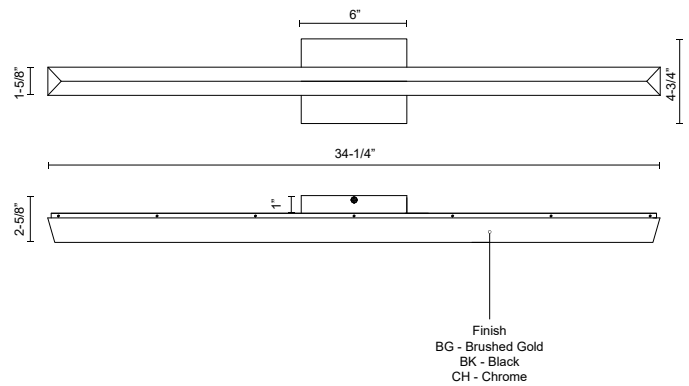

SAPHIR VL27534

WALL

PROJECT

SPECIFICATION DETAILS

* For custom options, consult factory for details.

Fixture Dimensions	W34-1/4" x H4-3/4" x H2-5/8"
Light Source	LED with DC Driver
Wattage	30W
Total Lumens	2350lm
Delivered Lumens	1450lm*
Voltage	120V
Color Temperature	3000K
CRI (Ra)	90CRI
Optional Color Temps	2700K - 5000K Available, Minimum Order Quantities Apply
LED Rated Life	50,000 hours
Dimming	100% - 10%, TRIAC or ELV Dimmer (Not Included)
Diffuser Details	Clear exterior Frosted Interior Acrylic
ADA Compliant	Yes
Location	Damp
Compliance	ADA
Warranty	5 Years
Illumination Direction	Front
Mounting Style	All Orientation
Canopy Dimensions	W6" x H4-3/4" x E1"

DESCRIPTION

Invite warmth into your space with our Saphir Collection. This modern vanity light adds depth and style with its great triangular ribbed diffuser and horizontal or vertical hanging options. With three finishes to choose from, this piece is a spectacular option for any decor style

KUZCO

19054 28TH AVENUE
SURREY - BC V3Z 6M3
CANADA

WWW.KUZCOLIGHTING.COM

COMMENT