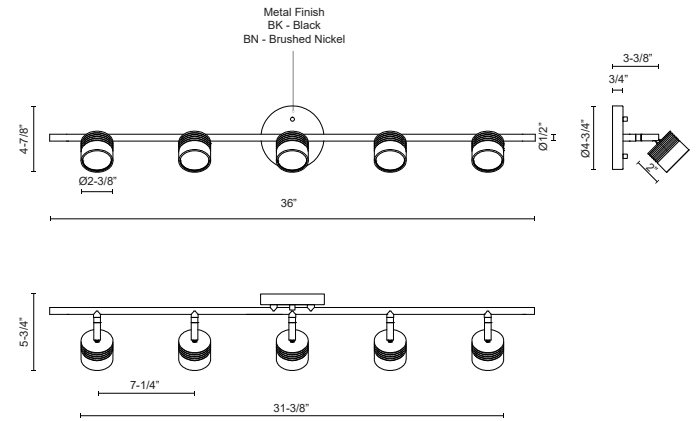

LYRA
TR10036
TRACK

PROJECT

TR10036-BK
Black

TR10036-BN
Brushed Nickel

SPECIFICATION DETAILS

Fixture Dimensions	L36" x W4-7/8" x H5-3/4"
Light Source	AC LED Module
Wattage	27W
Total Lumens	2000lm
Delivered Lumens	BN-1500lm
Voltage	120V
Color Temperature	3000K
CRI (Ra)	90CRI
Optional Color Temps	2700K - 5000K Available, Minimum Order Quantities Apply
LED Rated Life	50,000 hours
Dimming	100% - 10%, ELV Dimmer (Not Included)
Location	Dry
Glass Details	Diffusive Glass Lens
Mounting Style	All Orientation; Ceiling and Wall;
CEC Title 24 JA8	Yes, JA8-2022
Canopy Dimensions	D4-3/4" x H3/4"
Illumination Direction	Downlight
Paint Finish	BK01; BN01;

* For custom options, consult factory for details.

* For warranty information, please visit www.kuzcolighting.com/warranty

DESCRIPTION

Modern LED fixed track fixture with five die cast aluminum heads and diffusive glass lens. Each head rotates horizontally 360 degrees and pivots vertically 90 degrees allowing the lights to be directed to any desired angle. Metal finishes available in fine brushed nickel or enriched deep black and is equipped with our powerful 120V AC LED technology. Available in single, three and four head fixtures see series for full details.