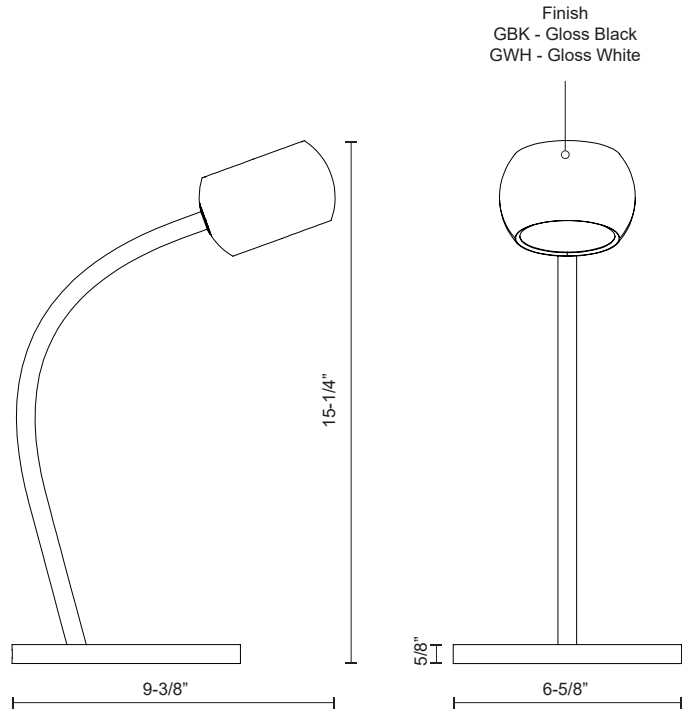

FLUX
TL46615
LAMPS

PROJECT

DESCRIPTION

Combining a truncated spherical aesthetic with modern adjustability features the Flux collection is ideal for the sophisticated interior setting. A flat recessed glass diffuser, partially frosted in its center, is showcased within the precise cast aluminum drum, providing an ambient wash where directed. The illuminated ring serves dual functions as a finder light and indicative perimeter for the touch actuated dimmer. Magnetic connectors allow for an unrestricted range of rotation and ease of assembly. Available in a range of configurations.

TL46615-GBK
Gloss Black

TL46615-GWH
Gloss White

SPECIFICATION DETAILS

* For custom options, consult factory for details.

Fixture Dimensions	L9-3/8" x W6-5/8" x H15-1/4"
Light Source	LED with DC Driver
Wattage	10W
Total Lumens	800lm
Delivered Lumens	GBK-210lm; GWH-371lm;
Voltage	120V
Color Temperature	3000K
CRI (Ra)	90CRI
Optional Color Temps	2700K - 5000K Available, Minimum Order Quantities Apply
LED Rated Life	50,000 hours
Dimming	100% - 10%, Touch dimmer
Diffuser Details	Acrylic diffuser
Location	Dry
Warranty	5 Years