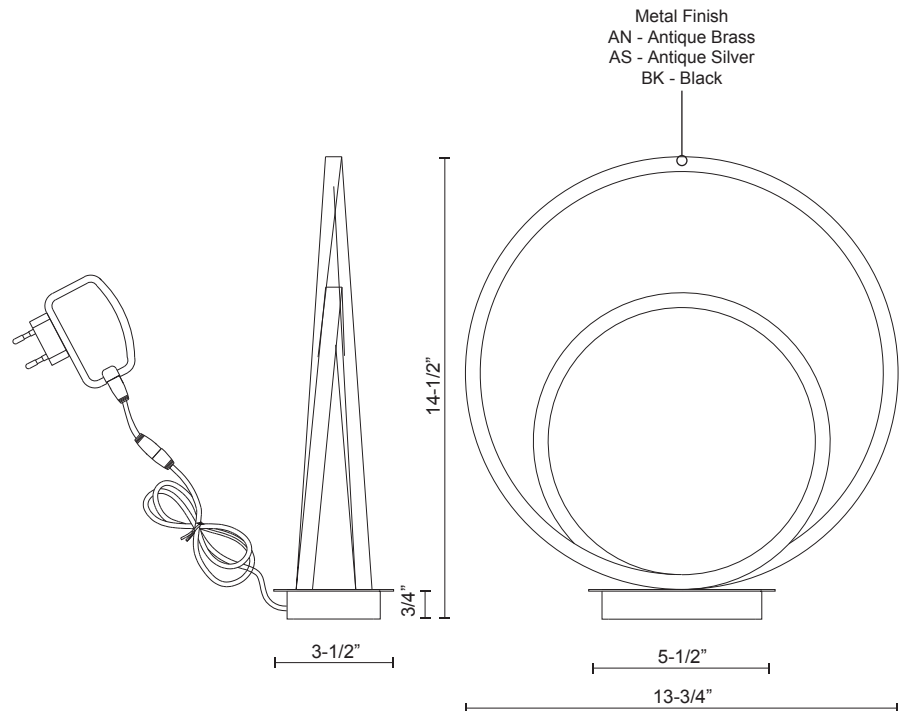

TL11114

Specification Sheet

Table Lamp

BK - Black

PROJECT					
DATE				TYPE	
Voltage	Watt	LED Lumens	Delivered Lumens	Finish(es)	Color Temp
120V	22W*	1760lm*	750lm*	AN - Antique Brass	3000K
120V	22W*	1760lm*	750lm*	AS - Antique Silver	CRI(Ra) >90
120V	22W*	1760lm*	750lm*	BK - Black	Dimming 100%-10%
					Rated Life 50,000 hours

Product Details

High system efficacy. Low total life cycle cost. ETL Listed.
5-years warranty.
Complete warranty terms located at: www.kuzcolighting.com/warranty
Utilizes our LED Driver Light Engine.
LED Driver within canopy.
Up and Down light distribution.
Max. cable length of 120".
Dimmable with ELV or TRIAC dimmer (not included)
Custom options available

Canopy dimensions:
L: 5-1/2", W: 3-1/2", H: 3/4"

Comments: