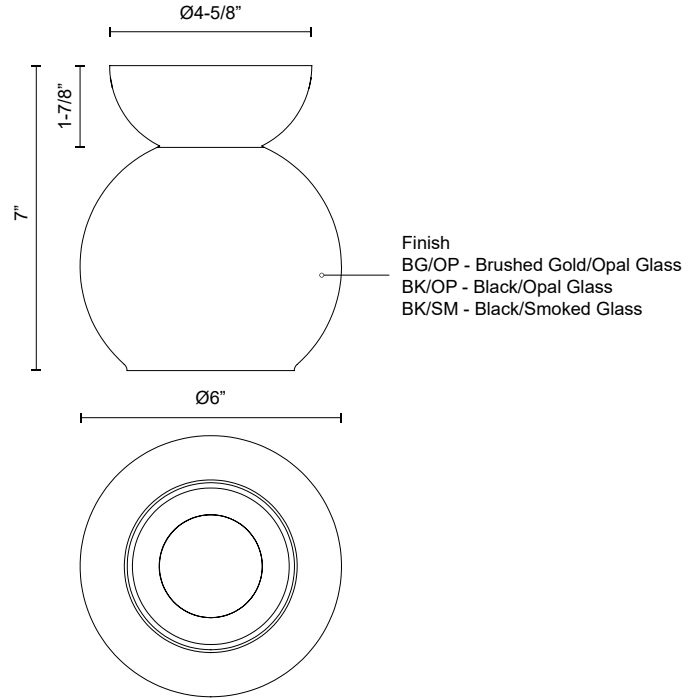

SF59706-BG/OP
Brushed Gold/Opal
Glass

SF59706-BK/OP
Black/Opal Glass

SF59706-BK/SM
Black/Smoked

SPECIFICATION DETAILS

* For custom options, consult factory for details.

Fixture Dimensions	D6" x H7"
Lamp Type	Incandescent, A19, Medium Base
Wattage	1 x 60W
Voltage	120V
Glass Details	Opal Glass or Smoked Glass
Location	Dry
Bulbs Included	No
Warranty	5 Years
Illumination Direction	Down
Canopy Dimensions	D4-5/8" x H1-7/8"