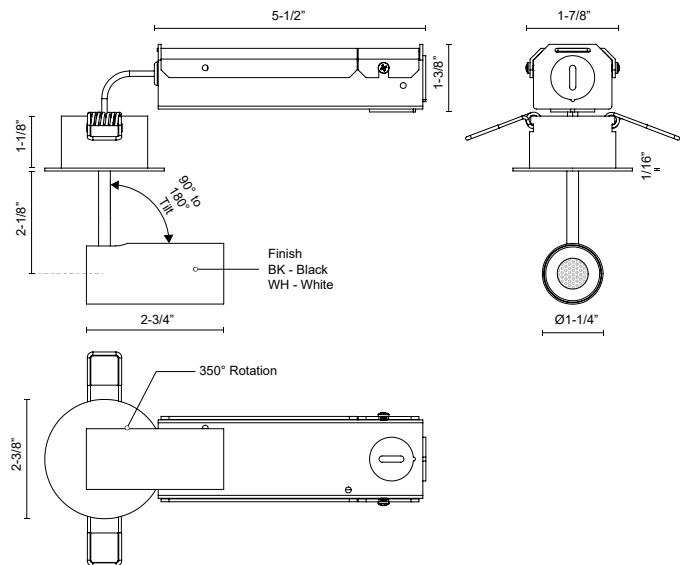

DOWNEY
SF15701
 FLUSH MOUNT

PROJECT

SF15701-BK
Black

SF15701-WH
White

SPECIFICATION DETAILS

* For custom options, consult factory for details.

| | |
|-----------------------------|---|
| Fixture Dimensions | D2-3/8" x H4-1/4" |
| Light Source | LED with DC Driver |
| Wattage | 6W |
| Total Lumens | 510lm |
| Delivered Lumens | 274lm |
| Voltage | 120V |
| Color Temperature | 3000K |
| CRI (Ra) | 90CRI |
| Optional Color Temps | 2700K - 5000K Available, Minimum Order Quantities Apply |
| LED Rated Life | 50,000 hours |
| Dimming | 100% - 10%, TRIAC or ELV Dimmer (Not Included) |
| Diffuser Details | Clear Acrylic TIR Lens |
| Location | Dry |
| Warranty | 5 Years |
| CEC Title 24 JA8 | Yes, JA8-19 |
| Canopy Dimensions | D2-3/8" x H1/16" |

DESCRIPTION

Recessed within the minute barrel of the quintessential adjustable lamp is a spot light assembly applied across the Downey line. By utilizing slim LED boards and recessed driver, the canopy scale is reduced to a fundamental trim plate and minimizes the visual footprint of the functional fixtures. Available in two petite cylindrical sizes and a single or multi-light configuration.