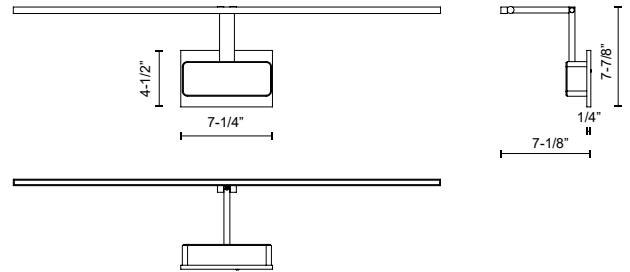

Optional Backplate Accessory

KUZCO

19054 28TH AVENUE
SURREY - BC V3Z 6M3
CANADA

WWW.KUZCOLIGHTING.COM

COMMENT