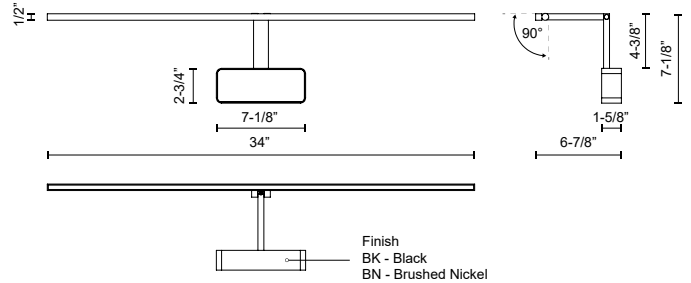

PL18234-BN
Brushed Nickel

PL18234-BK
Black

SPECIFICATION DETAILS

* For custom options, consult factory for details.

Fixture Dimensions	W34" x H7-1/8" x E6-7/8"
Light Source	LED with DC Driver
Wattage	31W
Total Lumens	2635lm
Delivered Lumens	BK-900lm*; BN-1520lm*; WH-1800lm;
Voltage	120V
Color Temperature	3000K
CRI (Ra)	90CRI
Optional Color Temps	2700K - 5000K Available, Minimum Order Quantities Apply
LED Rated Life	50,000 hours
Dimming	100% - 10%, TRIAC or ELV Dimmer (Not Included)
Diffuser Details	Frosted acrylic diffuser
Location	Dry
Warranty	5 Years
Mounting Style	All Orientation; Wall;
CEC Title 24 JA8	Yes, JA8-19
Canopy Dimensions	W7-1/4" x H4-1/2" x E1/4"