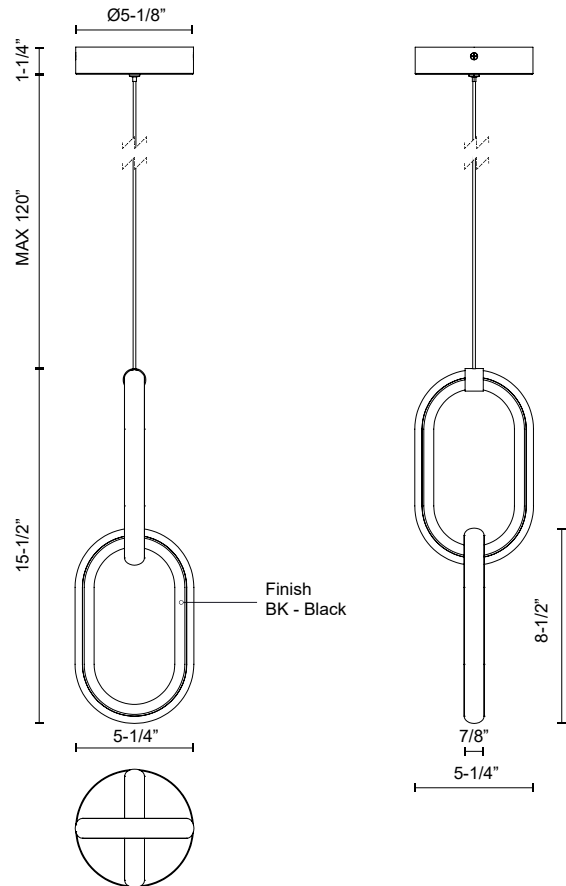

AIREN PD92615

PENDANTS

PROJECT

PD92615-BK
Black

SPECIFICATION DETAILS

* For custom options, consult factory for details.

Fixture Dimensions	L5-1/4" x W5-1/4" x H15-1/2"
Light Source	LED with DC Driver
Wattage	20W
Total Lumens	1600lm
Delivered Lumens	800lm*
Voltage	120V
Color Temperature	3000K
CRI (Ra)	90CRI
Optional Color Temps	2700K - 5000K Available, Minimum Order Quantities Apply
LED Rated Life	50,000 hours
Dimming	100% - 10%, TRIAC or ELV Dimmer (Not Included)
Diffuser Details	White Silicone
Adjustable	Yes
Wire Length	120" Max
Wire Type	Black
Minimum Hang Height	20"
Location	Dry
Compliance	T24-JA8
Warranty	5 Years
Illumination Direction	Up/Down
CEC Title 24 JA8	Yes, JA8-19
Canopy Dimensions	D5-1/8" x H1-1/4"

DESCRIPTION

The sophistication and elegance of jewelry are at the heart of the Airen Collection. This sleek chain link design comprises interlocking ovals with LEDs around the exterior. With 360-degree illumination, the Airen family immediately ignites a room with both light and personality.