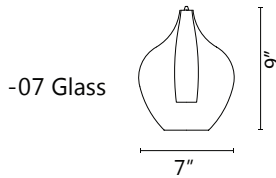

\*Preliminary figures

Interchangeable glass options

Fixture Weight:

Canopy dimensions:  
 D: 4-3/4" H: 1/4"

Comments: