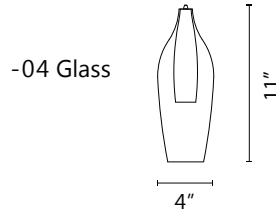

\*Preliminary figures

Interchangeable glass options

Fixture Weight:

Canopy dimensions:  
 D: 4-3/4" H: 1/4"

Comments: