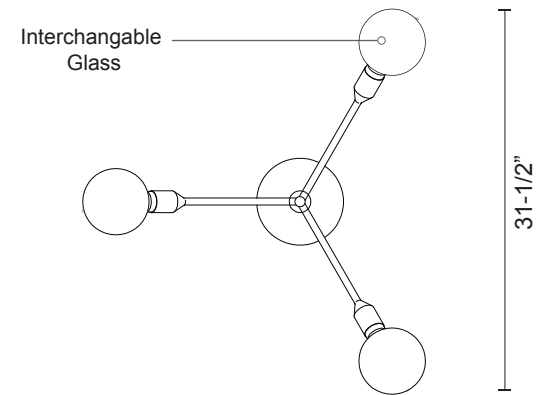

### Product Features

Organic yet minimal, the Sprout collection is inspired by formal growth structures found in nature. Multiple thin arms radiate upward and outward from the axis stem. These illuminated branches are adorned with a curated selection of fine glass shades.

\*Preliminary figures

Interchangeable glass options

Fixture Weight:

Canopy dimensions:  
 D: 4-3/4" H: 1/4"

Comments: