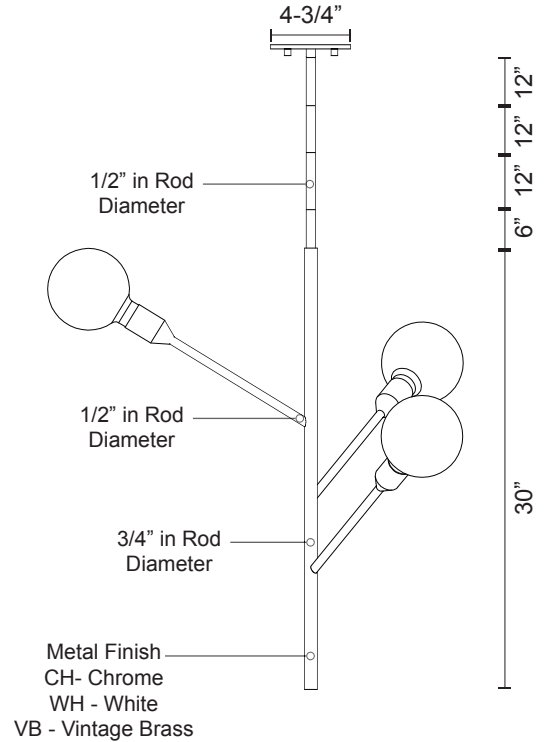

PROJECT						V 1.0
DATE						TYPE
Voltage	Watts	LED Lumens	Delivered Lumens	Finish(es)		
120V	7.5W*	540lm*	TBD	CH - Chrome		Color Temp 3000K
120V	7.5W*	540lm*	TBD	WH - White		CRI (Ra) >90
120V	7.5W*	540lm*	TBD	VB - Vintage Brass		Dimming 100% - 10%
						Rated Life 50,000 hours

\*Preliminary figures

Interchangeable glass options

Fixture Weight:

Canopy dimensions:  
 D: 4-3/4" H: 1/4"

Comments: