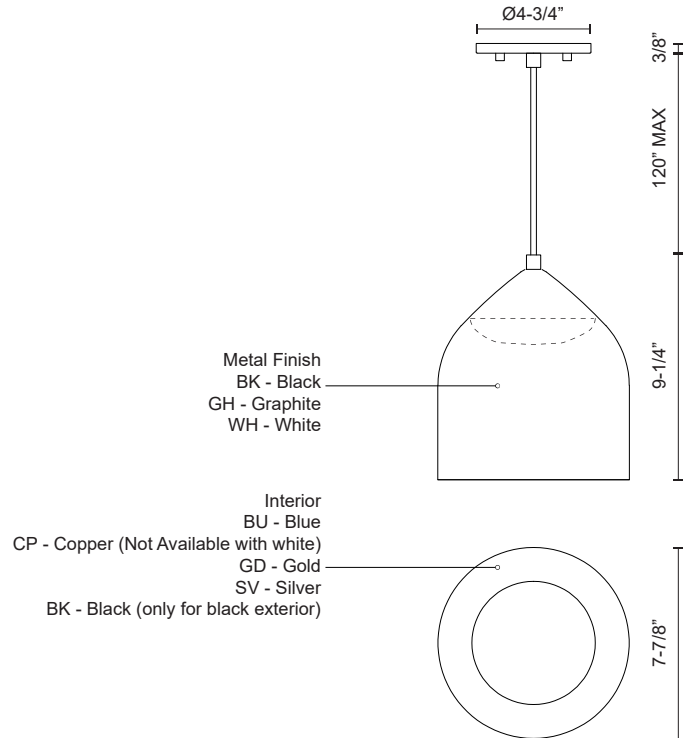

HELENA PD9108 PENDANTS

PROJECT

DESCRIPTION

The smooth spun metal shade is available in black or white for this modern pendant but add your choice of multiple interior lamp shade colors and the possibilities are endless. Suspended by a matching braided fabric cord the Helena exudes effortless elegance. The acorn-shaped lamp shade measures 8 inches in diameter. Hang this pendant solo or in multiples for a more dramatic look.

SPECIFICATION DETAILS

* For custom options, consult factory for details.

Fixture Dimensions	D7-7/8" x H9-1/4"
Light Source	AC LED Module
Wattage	12W
Total Lumens	1000lm
Delivered Lumens	BK/SV-399lm
Voltage	120V
Color Temperature	3000K
CRI (Ra)	90CRI
Optional Color Temps	2700K - 5000K Available, Minimum Order Quantities Apply
LED Rated Life	50,000 hours
Dimming	100% - 10%, ELV Dimmer (Not Included)
Diffuser Details	White Acrylic Diffuser
Shade Details	Spun Aluminum Shade
Adjustable	Yes
Wire Length	120" Max
Wire Type	Color Matching SVT Cord
Compliance	T24-JA8
Location	Dry
Warranty	5 Years
CEC Title 24 JA8	Yes, JA8-19
Canopy Dimensions	D4-3/4" x H3/8"